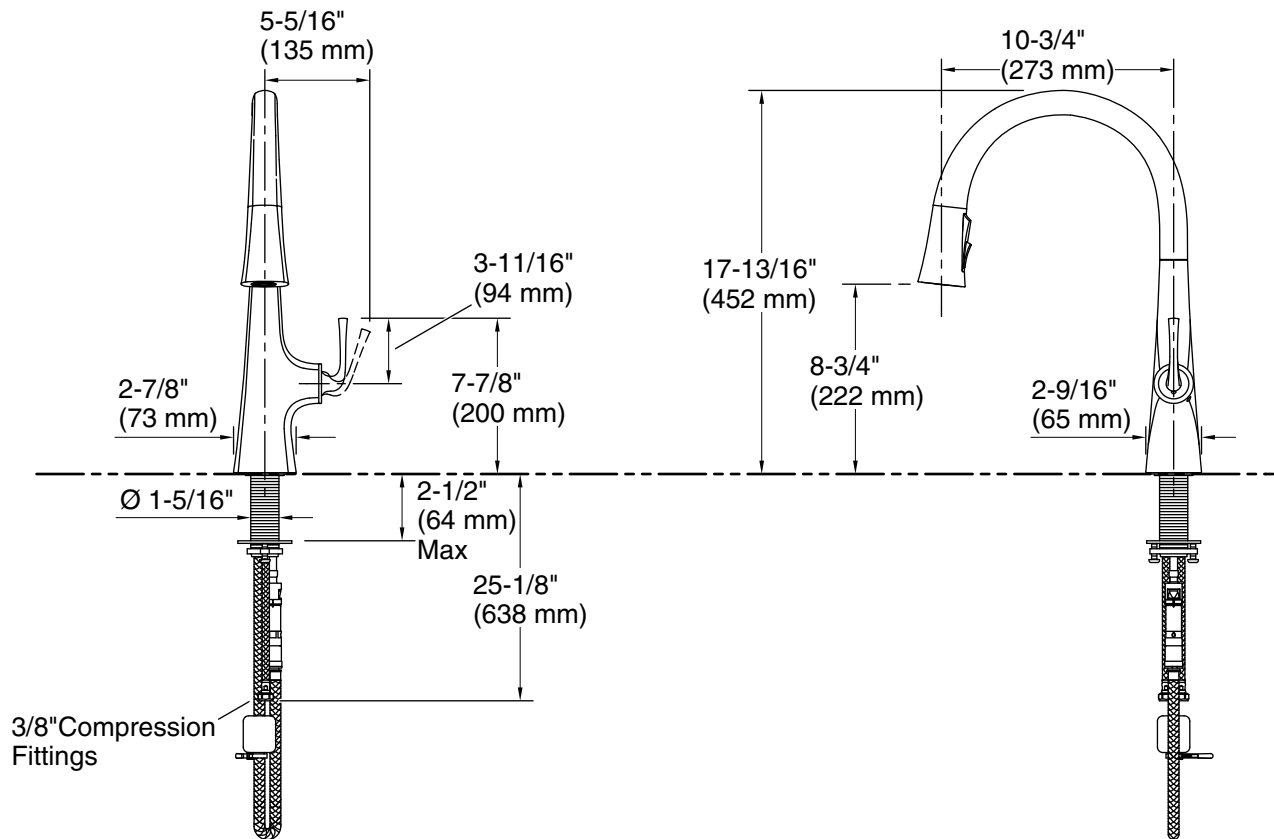

Technical Information

All product dimensions are nominal.

Valve body: Plastic

Drain included: No

Spout:

Spout reach: 10-3/4" (273 mm)

Notes

Install this product according to the installation instructions.

ADA complaint for faucet handles only.

ADA, CSA B651 compliant when installed to the specific requirements of these regulations.