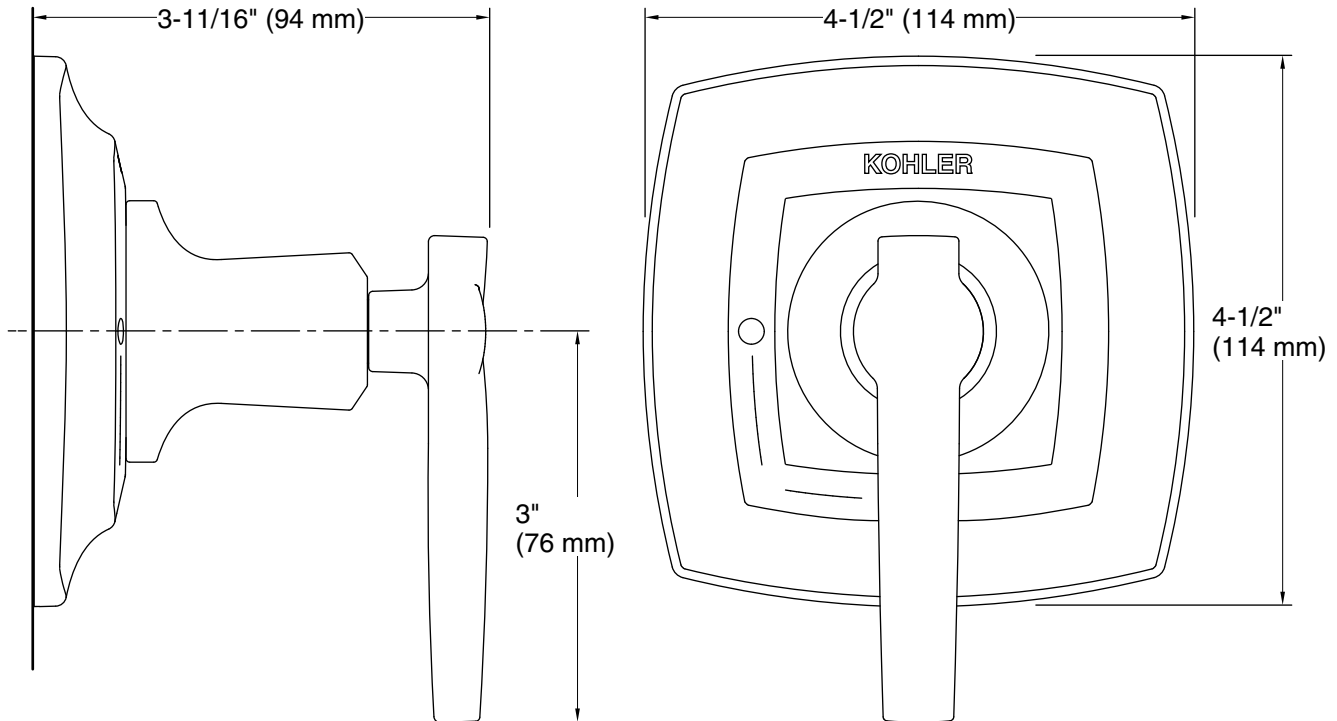

Technical Information

All product dimensions are nominal.

Notes

Install this product according to the installation instructions.

ADA, OBC, CSA B651 compliant when installed to the specific requirements of these regulations.