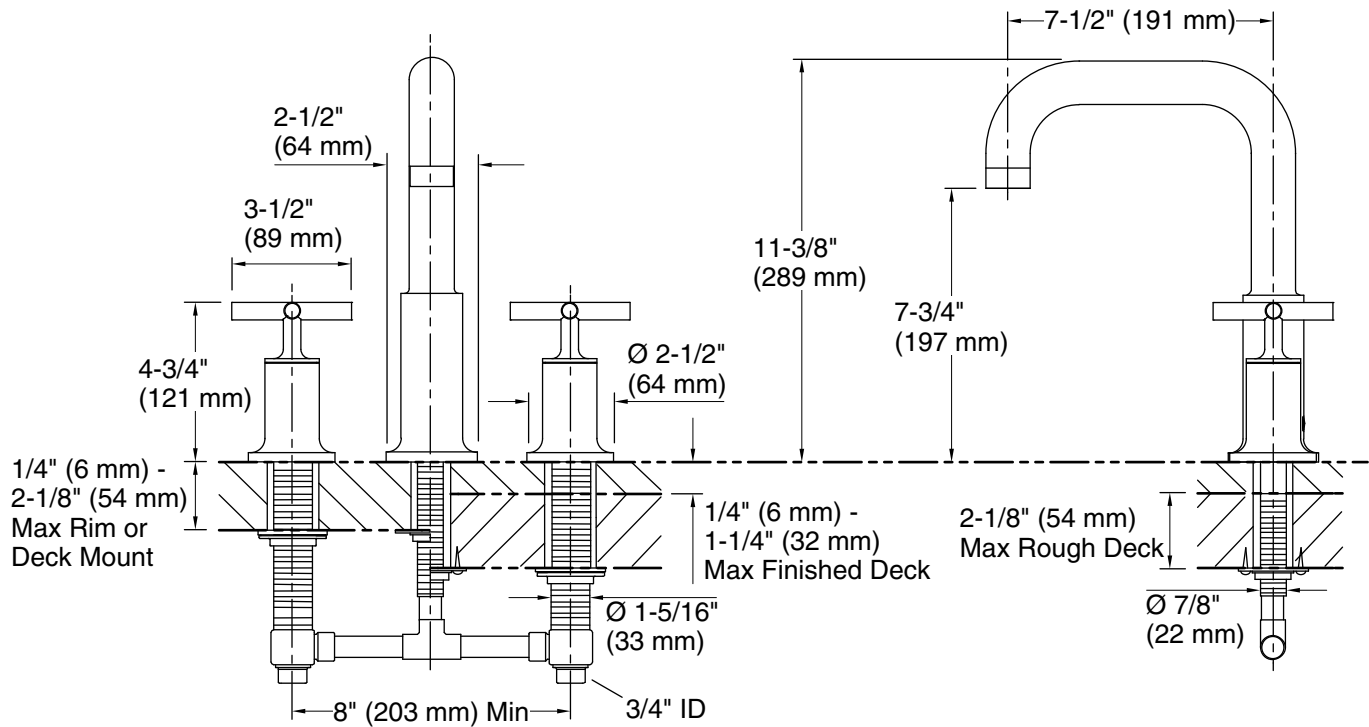

Rim or Deck-Mount Installation

Rough + Finished Deck-Mount Installation

Technical Information

All product dimensions are nominal.

Notes

Install this product according to the installation instructions.

ADA compliant when installed to the specific requirements of these regulations.