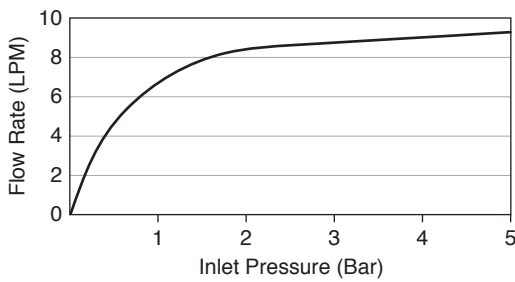

Features

- 3-function handshower
- 110 mm spray-plate diameter
- Katalyst air-induction technology for powerful and even coverage
- Durable KOHLER finishes resist corrosion and tarnishing

HANDSHOWER R99063T ALSO R99062T

For a full range of color finishes in your market please contact your local Kohler representative

Flow Curve for R99063T

Flow Curve for R99062T

Note: Flow rates are approximate. (1 gallon = 3.785 liters, 1 bar = 14.5 psi)