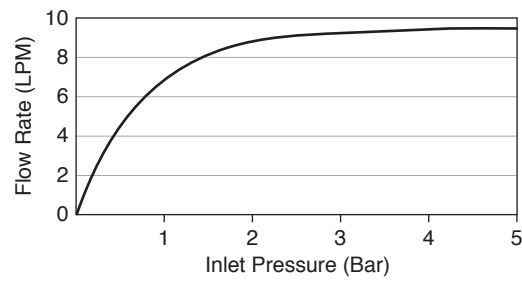

Features

- 3-function handshower
- 110 mm spray-plate diameter
- Katalyst air-induction technology for powerful and even coverage
- Durable KOHLER finishes resist corrosion and tarnishing

HANDSHOWER R99063T ALSO R99062T

For a full range of color finishes in your market please contact your local Kohler representative

Flow Curve for R99063T

Flow Curve for R99062T

Note: Flow rates are approximate. (1 gallon = 3.785 liters, 1 bar = 14.5 psi)