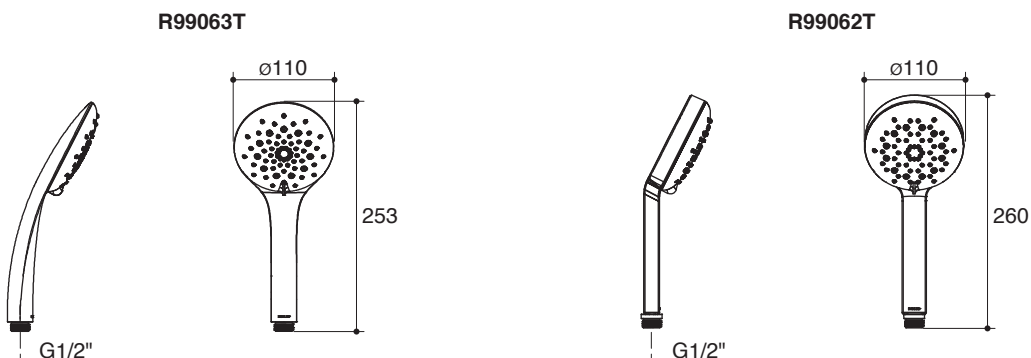

Features

- 3-function handshower
- 110 mm spray-plate diameter
- Katalyst air-induction technology for powerful and even coverage
- Durable KOHLER finishes resist corrosion and tarnishing

HANDSHOWER R99063T ALSO R99062T

Specified Model

Model	Description	Color/Finished
R99063T	Renew multi-function handshower - Organic design	CP: Polished Chrome
R99062T	Renew multi-function handshower - Geometric design	CP: Polished Chrome

For a full range of color finishes in your market please contact your local Kohler representative

Flow Curve for R99063T

Flow Curve for R99062T

Note: Flow rates are approximate. (1 gallon = 3.785 liters, 1 bar = 14.5 psi)

Dimensions are approximate.
Unit: mm

Product Diagram