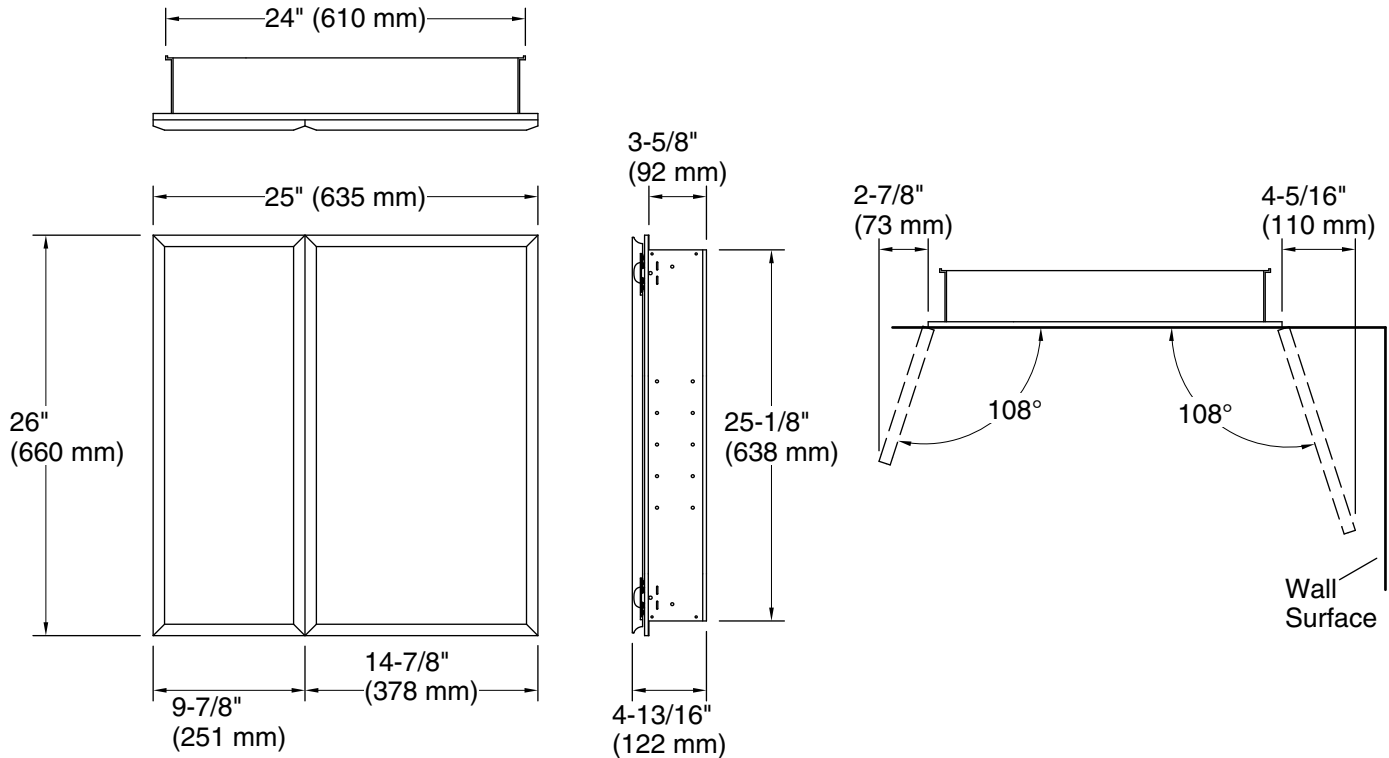

Technical Information

All product dimensions are nominal.

Notes

Install this product according to the installation guide.

When determining the height of the medicine cabinet, ensure the mirrored door will clear all obstacles (such as a faucet). A minimum distance of 2" (51 mm) is required.

Secure the screws (provided) to a stud to avoid possible property and product damage. If this is not possible, anchors (not provided) must be inserted before installing the screws.

This cabinet is designed for either right or left door swing. Check for obstructions.

Cutout for recess-mount installation:
24-1/4" (616 mm) width x 25-1/4" (641 mm) height x 3-5/8" (92 mm) depth.