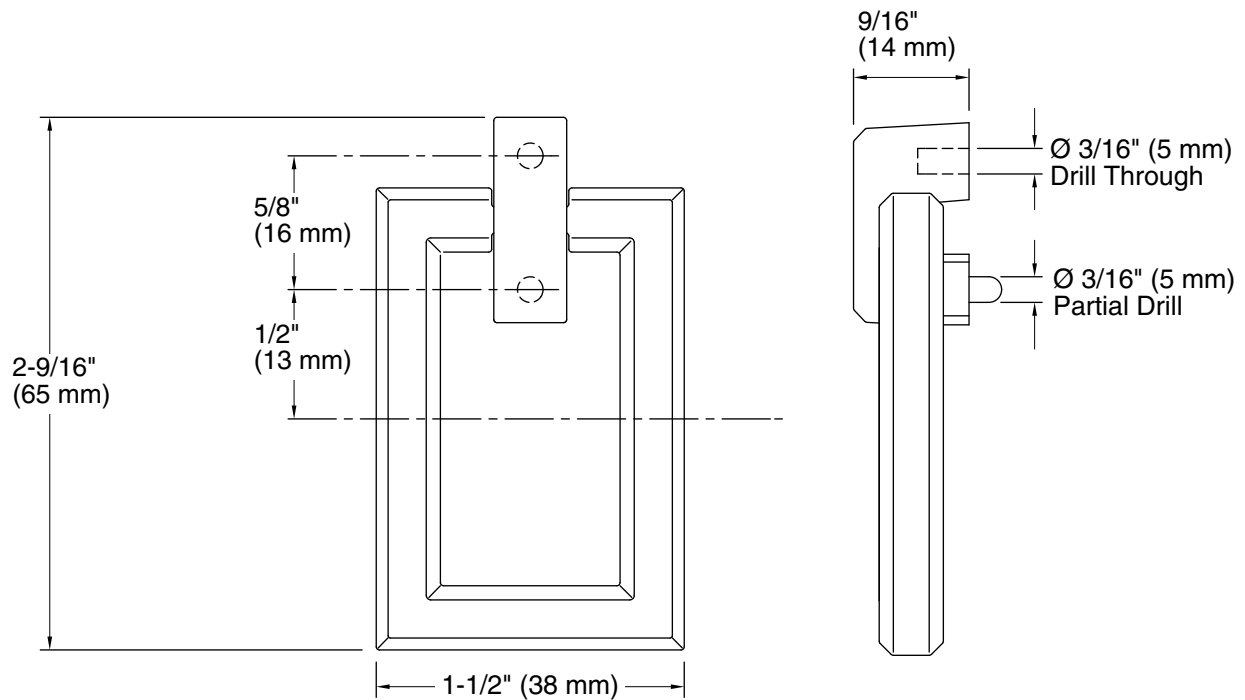

Color	Code	Description
NA	HF1	Chrome
	HF2	Brushed
	HF3	Black

Technical Information

All product dimensions are nominal.

Material: Metal