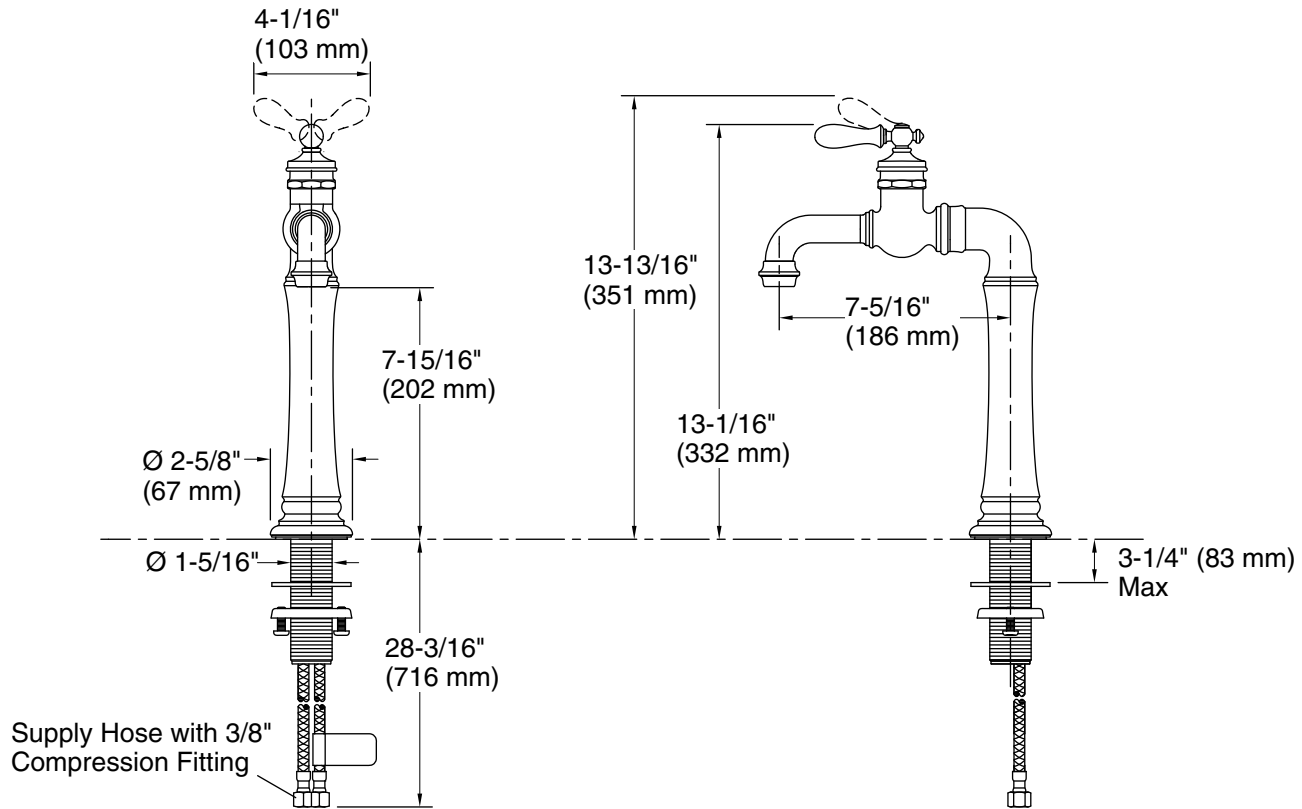

Material

- Premium metal construction for durability and reliability.

Installation

- Flexible connections for easy installation.
- Single-hole installation.

Adapters, Rough-in and Extension Kits

1012715 Range: 3-1/4" (83 mm) -
5-3/8" (137 mm)

Technical Information

All product dimensions are nominal.

Valve body: Plastic

Spout:

Spout reach: 7-5/16" (186 mm)

Notes

Install this product according to the installation guide.