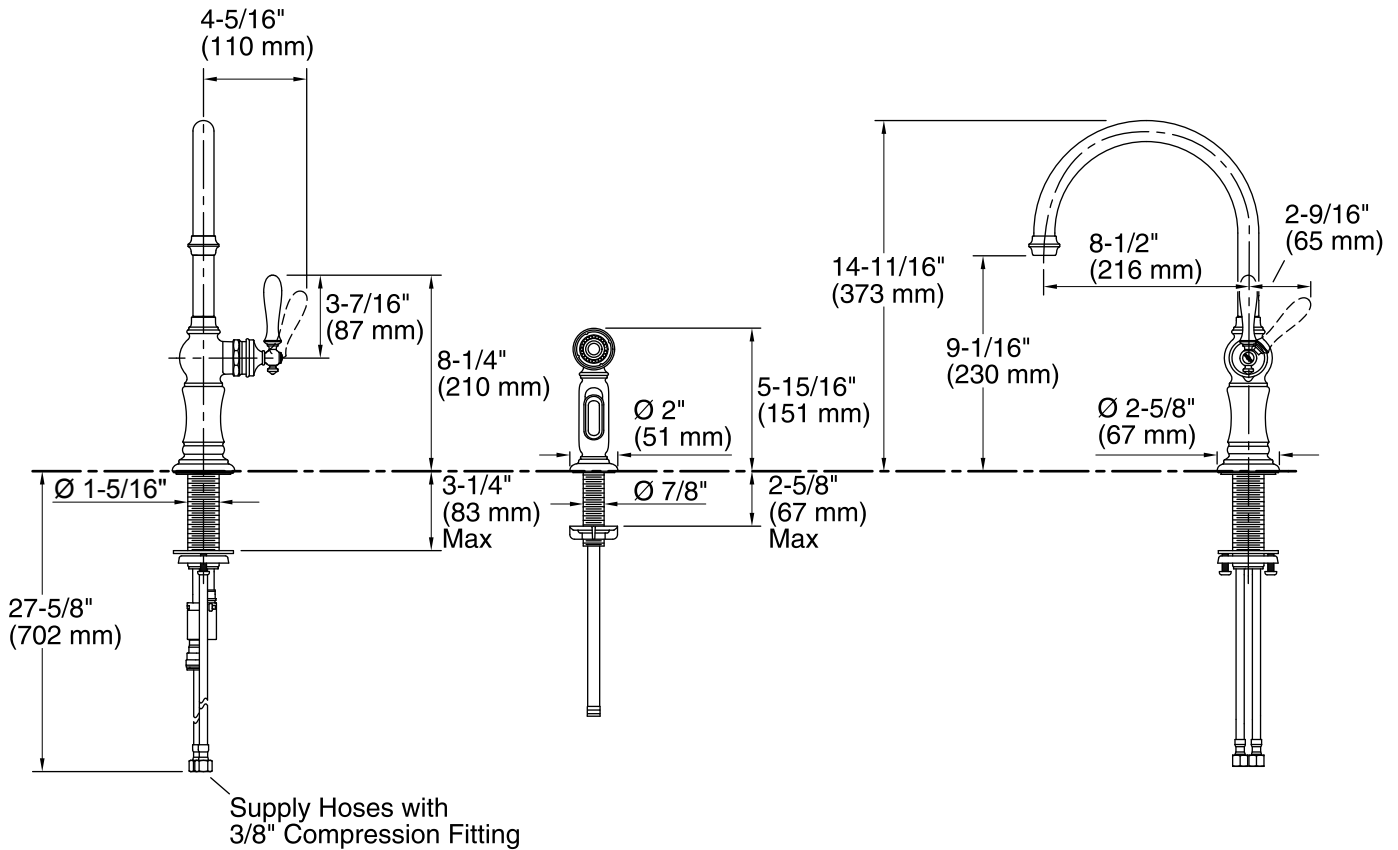

Features

- Matching two-function sidespray featuring Sweep® Spray and BerrySoft® provides convenience for cleaning and food prep.
- High-arch swing spout with 360-degree rotation offers superior clearance for filling pots and cleaning.
- Ceramic disc valves exceed industry longevity standards, ensuring durable performance for life.
- ProMotion® technology's light, quiet braided hose and swiveling ball joint make the sidespray easier and more comfortable to use.
- MasterClean™ sprayface features an easy-to-clean surface that withstands mineral buildup.
- Single lever handle is simple to use and makes adjusting water temperature easy.
- Temperature memory allows faucet to be turned on and off at the temperature set during prior usage.
- Available with 8-1/2" (216mm) swing spout reach.
- For two-hole or four-hole installation. (3-hole escutcheon available, sold separately model number K-99272.)
- Flexible connections for easy installation.
- 1.5 gal/min (5.7 l/min) maximum flow rate [max at 60 psi (4.14 bar)]

Adapters, Rough-in and Extension Kits

- 1012715 Range: 3-1/4" (83 mm) - 5-3/8" (137 mm)
1030920 Range: 2-5/8" (67 mm) - 3-3/4" (95 mm)

Recommended Products/Accessories

- 1054432 1.5 GPM (5.7 l/min) Aerator Kit
K-99272 Three-Hole Kitchen Faucet Escutcheon
K-77685 Single-Cartridge Water Filtration System
K-77686 Double-Cartridge Water Filtration System
K-77687 single replacement filter cartridge
K-77688 Replacement Filter Cartridges, Two-Pack

Technical Information

All product dimensions are nominal.

Faucet:

Flow rate: 1.5 gal/min (5.7 l/min)

Pressure: 60 psi (4.1 bar)

Spout:

Spout reach: 8-1/2" (216 mm)

Notes