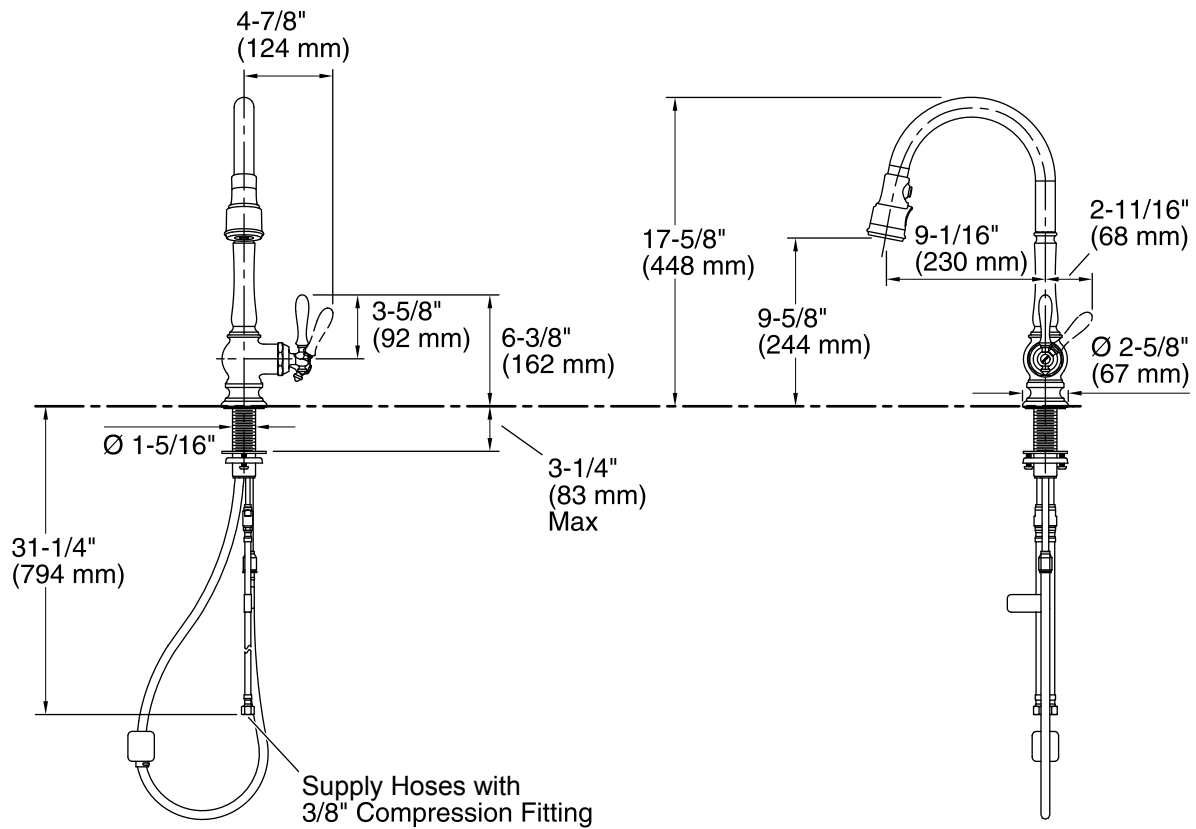

Features

- Unique three-function pull-down sprayhead allows you to tackle tasks such as cleaning, rinsing and filling with Sweep® Spray, BerrySoft® spray, and aerated stream.
- DockNetik®, a magnetic docking system located within the spout, smoothly glides and securely locks the sprayhead into place.
- Ceramic disc valves exceed industry longevity standards, ensuring durable performance for life.
- ProMotion® technology's light, quiet braided hose and swiveling ball joint make the pull-down sprayhead easier and more comfortable to use.
- MasterClean™ sprayface features an easy-to-clean surface that withstands mineral buildup.
- High-arch 360° rotating spout offers superior clearance for filling pots and cleaning.
- Single lever handle is simple to use and makes adjusting water temperature easy.
- Temperature memory allows faucet to be turned on and off at the temperature set during prior usage.
- 1.5 gal/min (5.7 l/min) maximum flow rate [max at 60 psi (4.14 bar)]

Material

- Premium metal construction.
- KOHLER finishes resist corrosion and tarnishing.

Installation

- For single-hole installation. (3-hole escutcheon available, sold separately model number K-99272.)
- Flexible connections for easy installation.

Adapters, Rough-in and Extension Kits

1012715 Range: 3-1/4" (83 mm) - 5-3/8" (137 mm)

ADA CSA B651

Codes/Standards

ASME A112.18.1/CSA B125.1
NSF/ANSI 61
NSF/ANSI 372
All applicable US Federal and State material regulations
DOE - Energy Policy Act 1992
California Energy Commission (CEC)
ADA
ICC/ANSI A117.1
CSA B651

Technical Information

All product dimensions are nominal.

Faucet:

Flow rate: 1.5 gal/min (5.7 l/min)

Pressure: 60 psi (4.1 bar)

Spout:

Spout reach: 9-1/16" (231 mm)

Notes