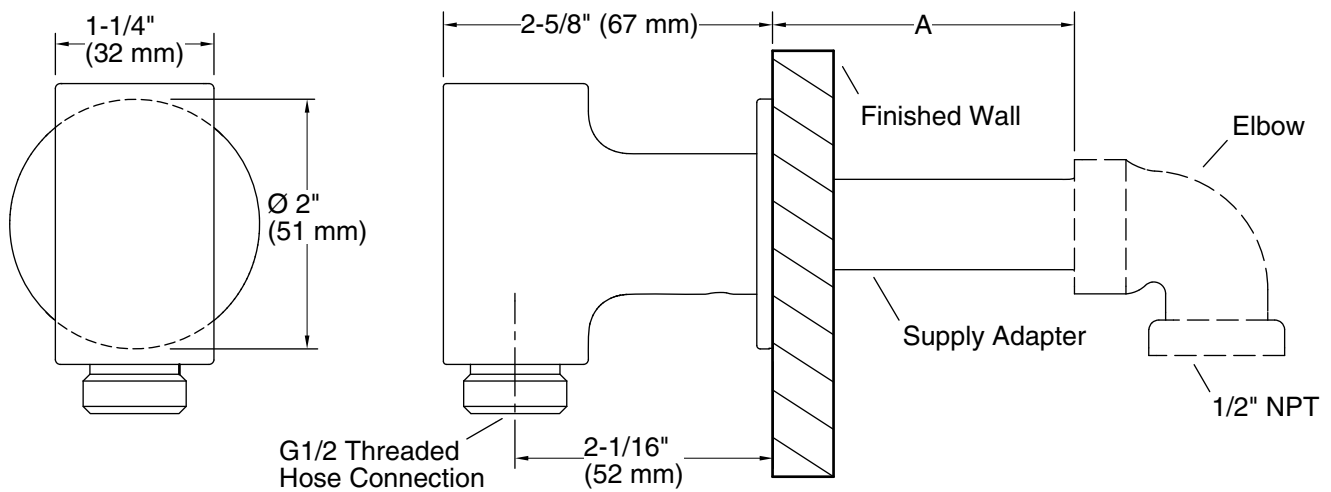

Supply Adapter	A
1218069 (included)	1-13/16" – 2-5/16" (46 mm – 59 mm)
1229031*	0 – 1/2" (0 – 13 mm)
1247986*	5/16" – 13/16" (8 mm – 21 mm)
1247985*	13/16" – 1-5/16" (21 mm – 33 mm)
1247984*	1-5/16" – 1-13/16" (33 mm – 46 mm)
1218070*	2-5/16" – 2-13/16" (59 mm – 71 mm)
1218071*	2-13/16" – 3-5/16" (71 mm – 84 mm)

*Sold Separately

Technical Information

All product dimensions are nominal.

Drain included: No

Notes

Install this product according to the installation guide.

If dimension "A" is between 1-13/16" (46 mm) and 2-5/16" (59 mm) use the included supply adapter. For the other dimensions, order the appropriate supply adapter.