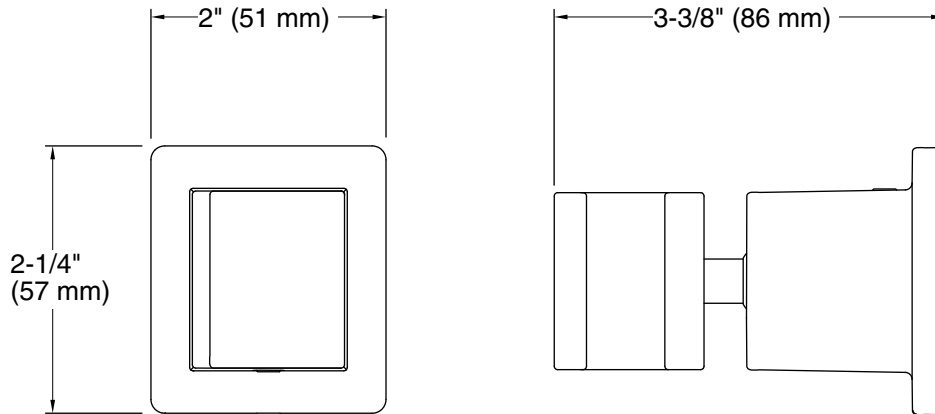

Features

- Handshower holder pivots and rotates to position handshower at desired angle.
- Ball joint offers smooth, wide-range movement.
- Unique side opening for handshower can be positioned for right- or left-side use.
- Coordinates with other products in the Awaken collection.

Technical Information

All product dimensions are nominal.

Material: Metal

Notes

Install this product according to the installation guide.