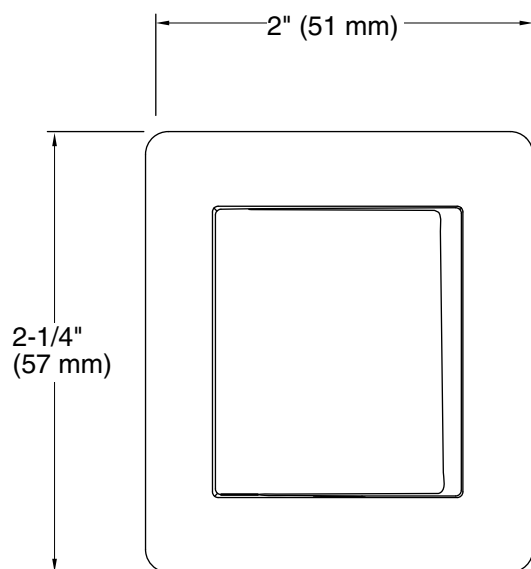

THE BOLD LOOK
OF **KOHLER**®

Technical Information

All product dimensions are nominal.

Material: Metal

Notes

Install this product according to the installation guide.