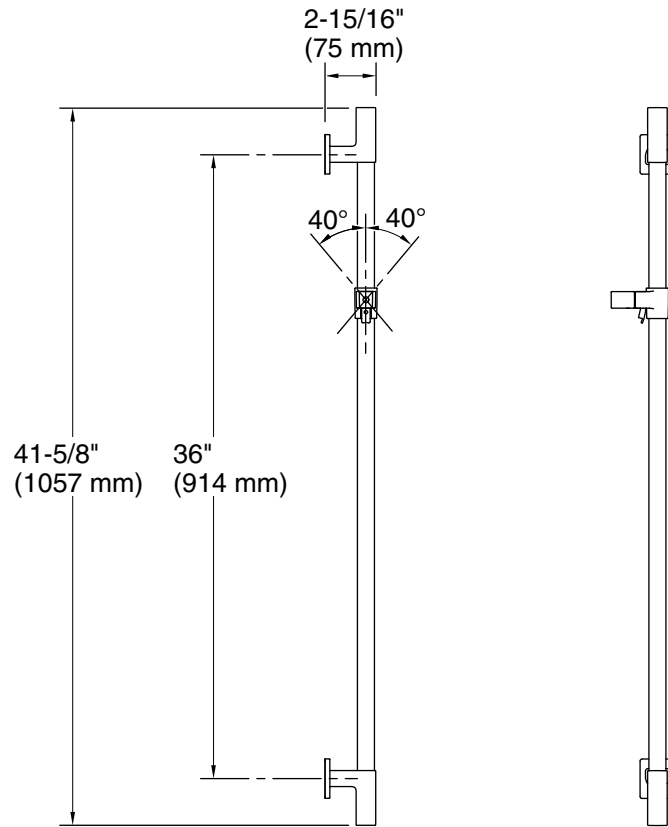

Features

- Adjustable mounting brackets offer installation flexibility.
- Adjustable angle of handshower.
- Metal construction.
- Coordinates with Awaken showerheads, handshowers and showering accessories.

Technical Information

All product dimensions are nominal.

Notes

Install this product according to the installation guide.