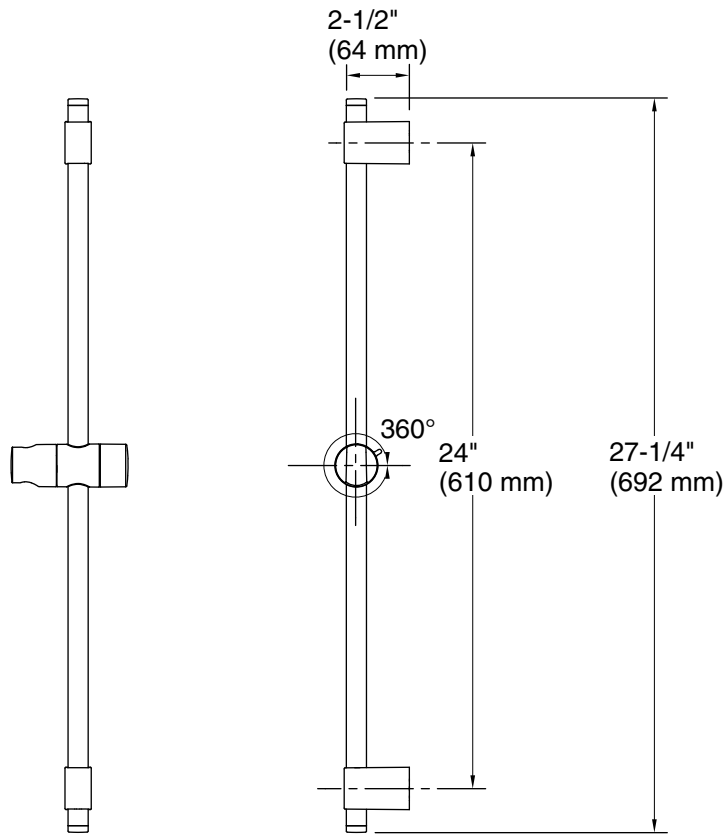

### Features

- Adjustable mounting brackets offer installation flexibility.
- Adjustable angle of handshower.

### Technical Information

All product dimensions are nominal.