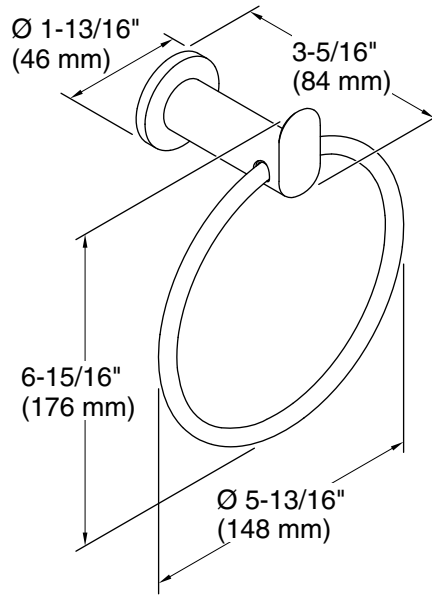

Technical Information

All product dimensions are nominal.

Installation Type: Wall-mount

Material: Zinc

Notes

Install this product according to the installation instructions.

WARNING: Risk of personal injury. The wall plates on the grab bar must be mounted to a brace between the wall studs. This will ensure that the weight of the user is adequately supported.