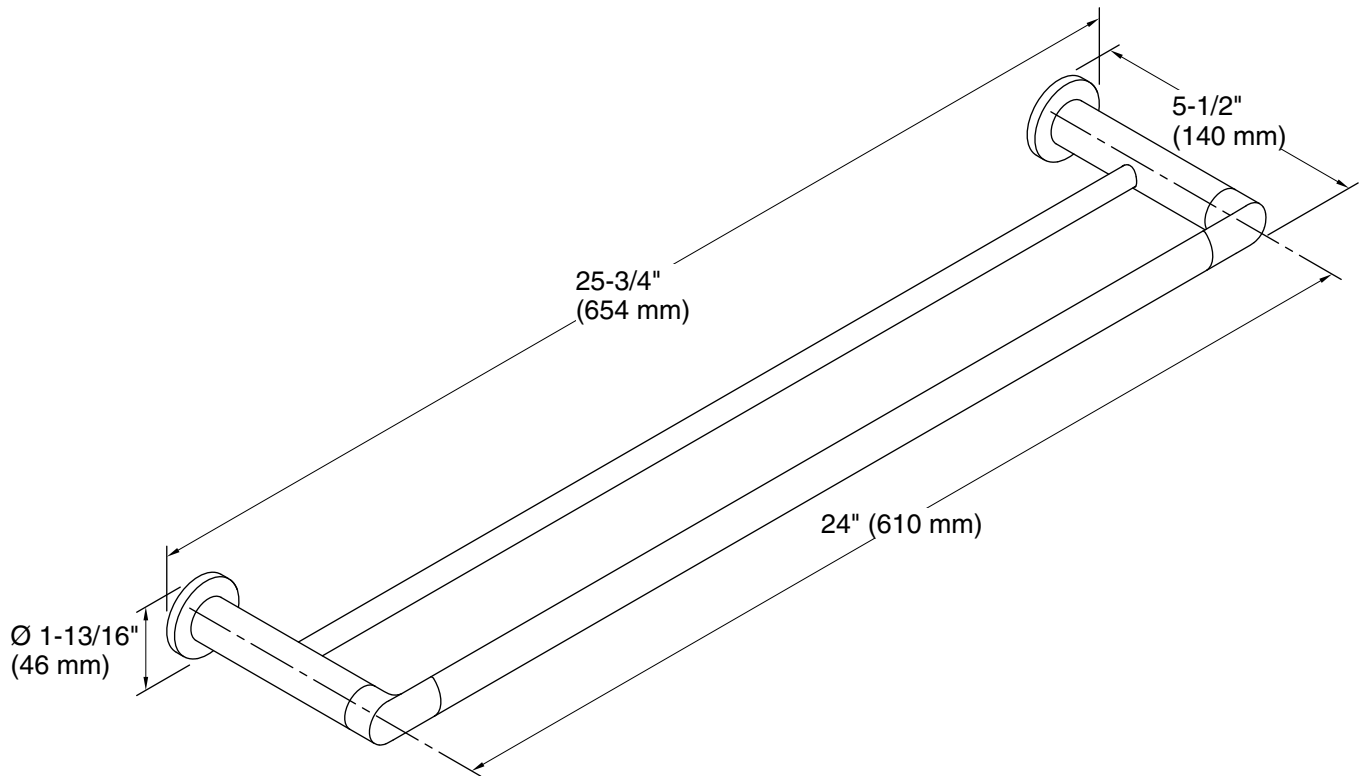

Technical Information

All product dimensions are nominal.

Material: Zinc, Stainless Steel

Notes

Install this product according to the installation instructions.

CAUTION: Risk of personal injury. Do not install these products in any area where they are likely to be used inadvertently as a grab bar or support bar. These products are not designed or intended for use as a grab bar or support bar.