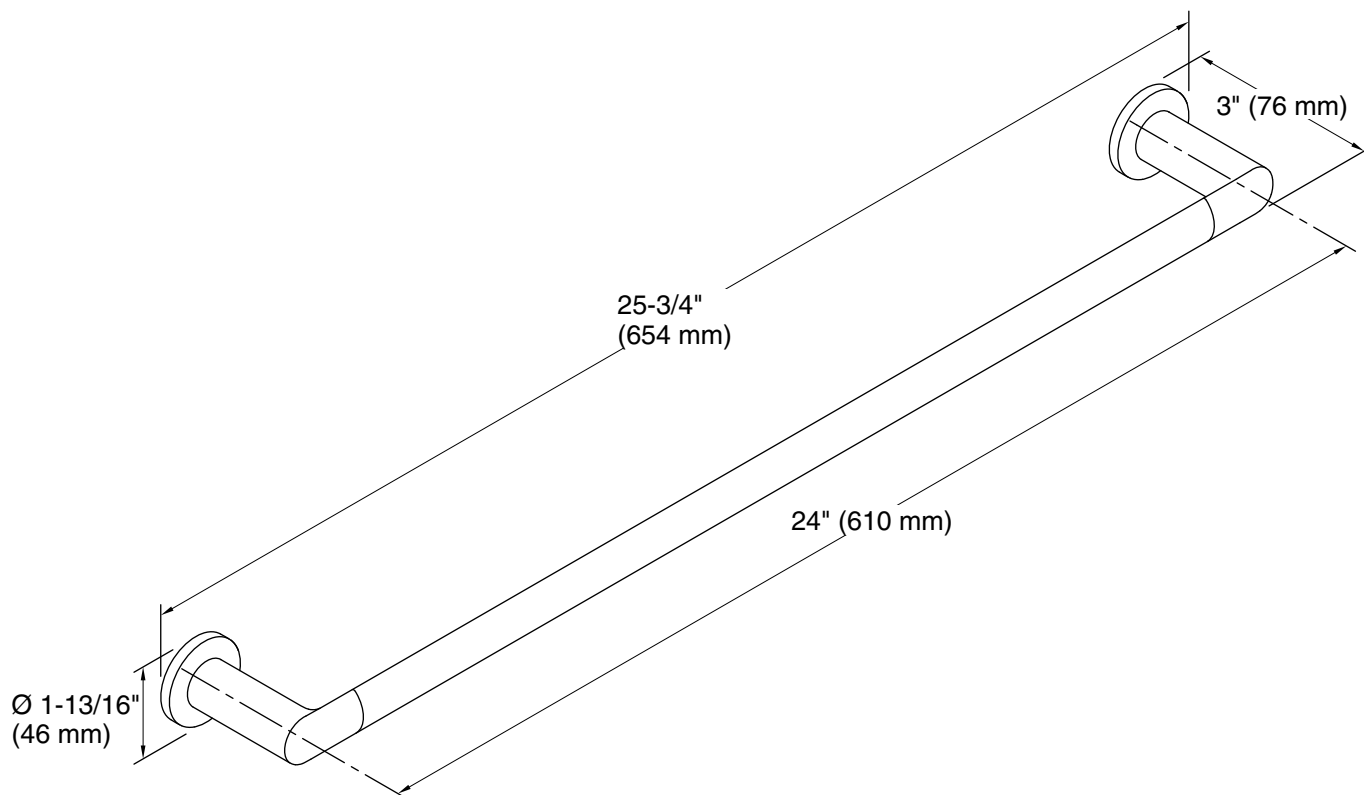

Technical Information

All product dimensions are nominal.

Material: Zinc, Stainless Steel

Notes

Install this product according to the installation instructions.

CAUTION: Risk of personal injury. Do not install these products in any area where they are likely to be used inadvertently as a grab bar or support bar. These products are not designed or intended for use as a grab bar or support bar.