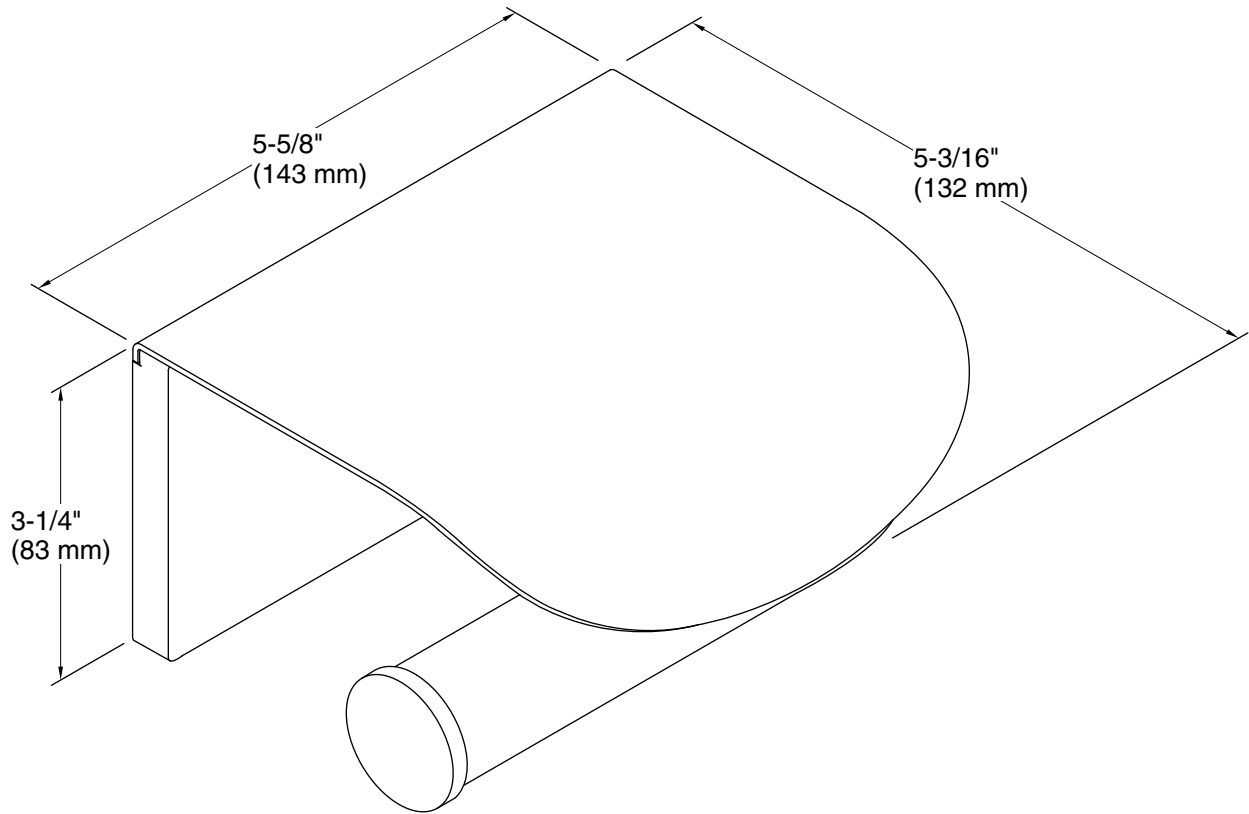

Technical Information

All product dimensions are nominal.

Material: Zinc, Brass

Notes

Install this product according to the installation instructions.

CAUTION: Risk of personal injury. Do not install these products in any area where they are likely to be used inadvertently as a grab bar or support bar. These products are not designed or intended for use as a grab bar or support bar.