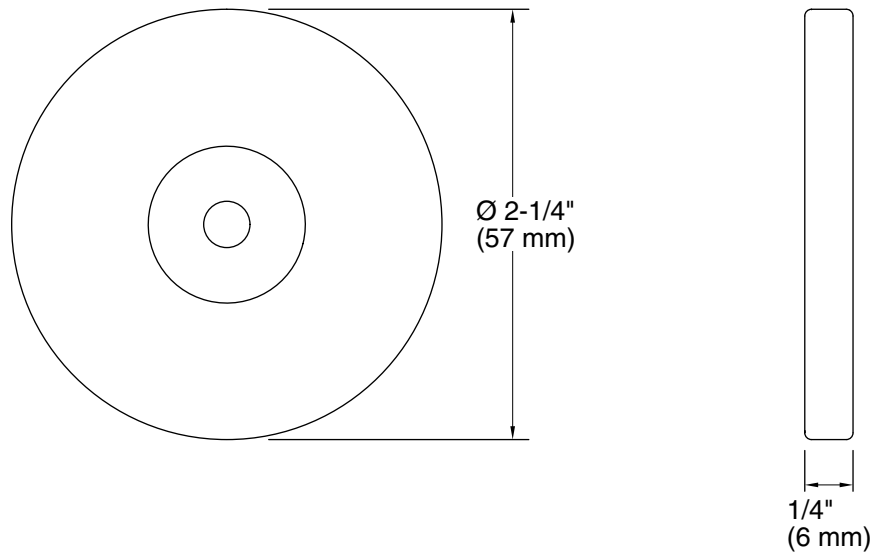

Technical Information

All product dimensions are nominal.

Drain included: No

Notes

Install this product according to the installation guide.