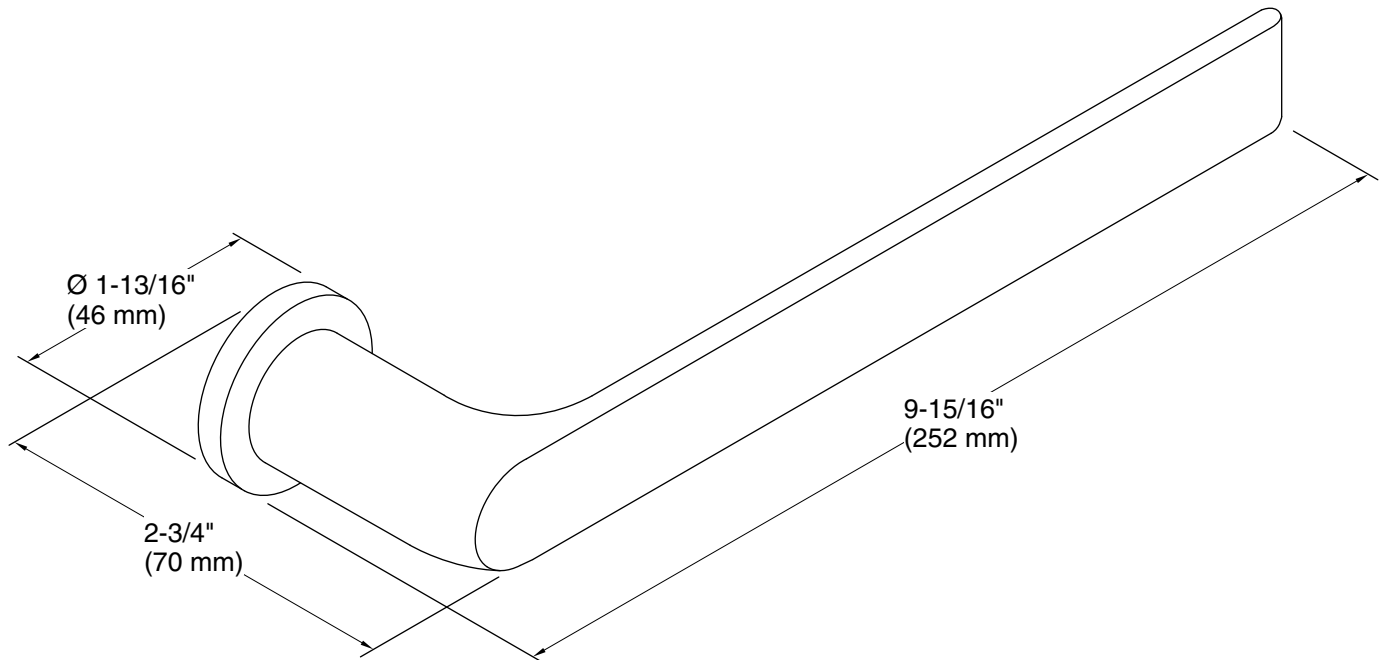

## Features

- 9-15/16" (252 mm) towel arm.
- Open-ended design for easy access.
- Coordinates with other products in the Avid collection.

## Technical Information

All product dimensions are nominal.

Material: Zinc