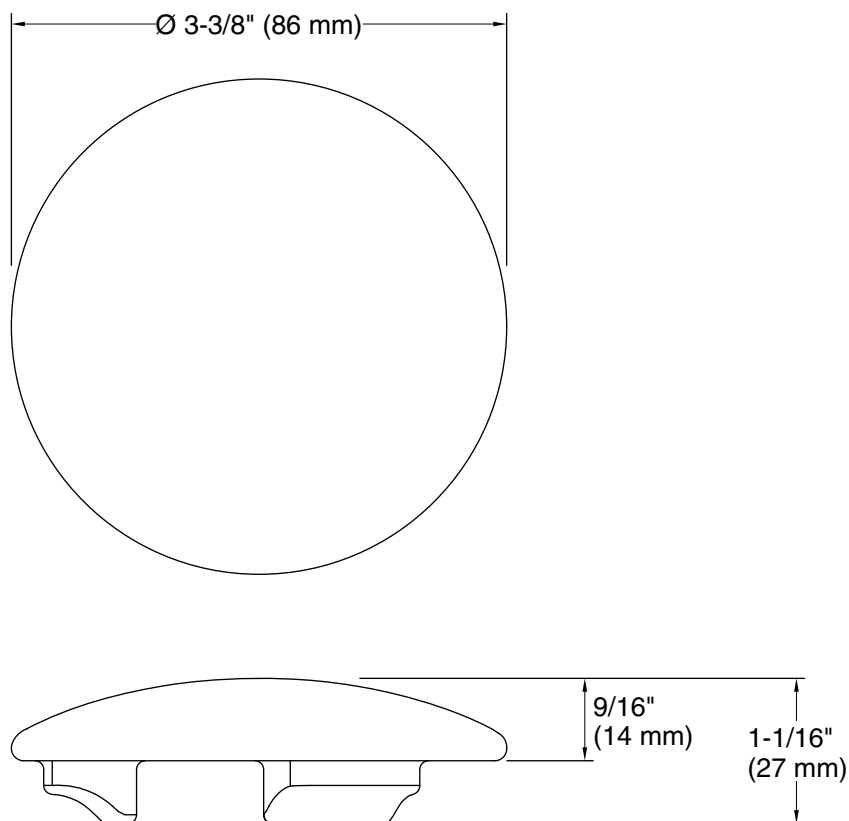

## Technical Information

All product dimensions are nominal.

Material: Natural Stone