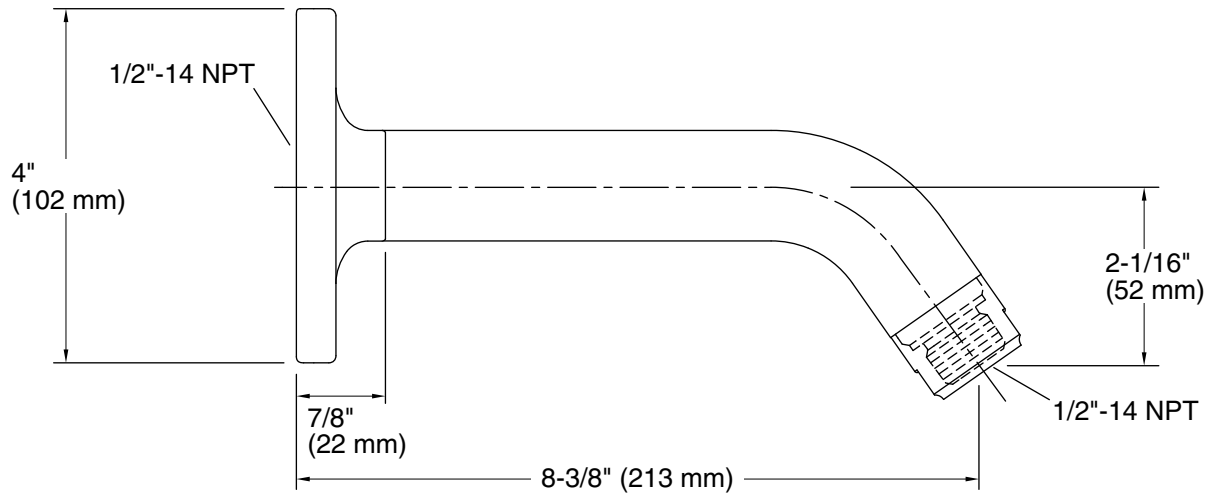

Features

- Fluid design lines for ease of cleaning.
- For use with any KOHLER showerhead (sold separately).

Material

- Metal construction.

Installation

- 1/2 -14 NPT connection.

Recommended Products/Accessories

Technical Information

All product dimensions are nominal.

Notes

Install this product according to the installation guide.