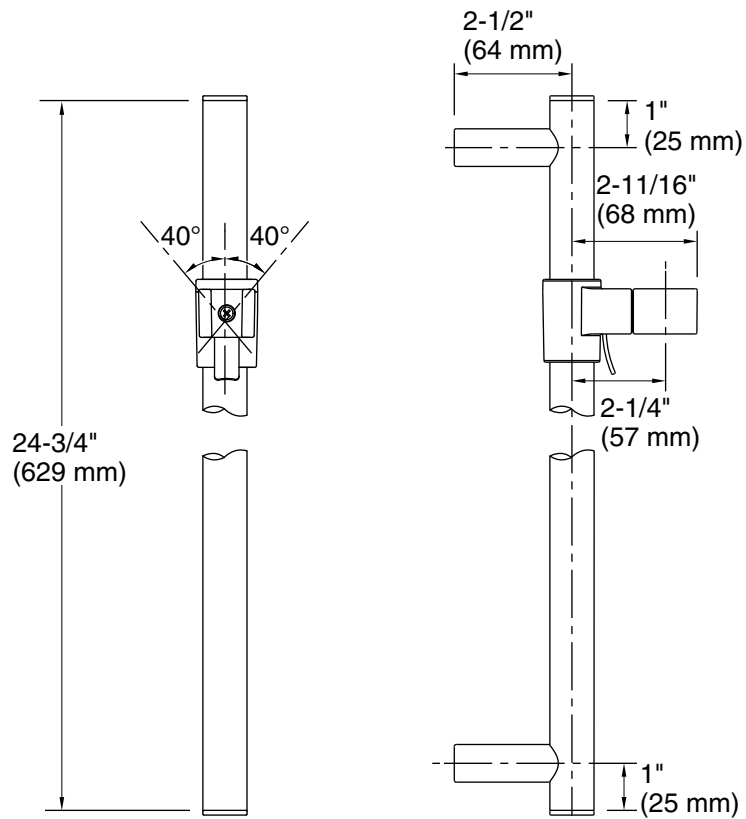

Features

- Allows handshower to be raised or lowered to desired height for a customized showering experience.
- For use with a handshower (sold separately).
- 2-11/16" (68 mm) x 2-1/2" (64 mm) x 24-3/4" (629 mm)

Material

- Durable metal construction.
- KOHLER finishes resist corrosion and tarnishing.

Installation

- Wall-mount.

Required Products/Accessories

- K-21335 2.5 gpm multifunction handshower with Katalyst®
- or
- K-21335-G 1.75 gpm multifunction handshower
- or
- K-21336 2.5 gpm multifunction handshower with Katalyst®
- or
- K-21336-G 1.75 gpm multifunction handshower

Color tiles intended for reference only.

Color	Code	Description
-------	------	-------------

CP Polished Chrome

BN Vibrant® Brushed Nickel

Technical Information

All product dimensions are nominal.

Notes

Install this product according to the installation guide.