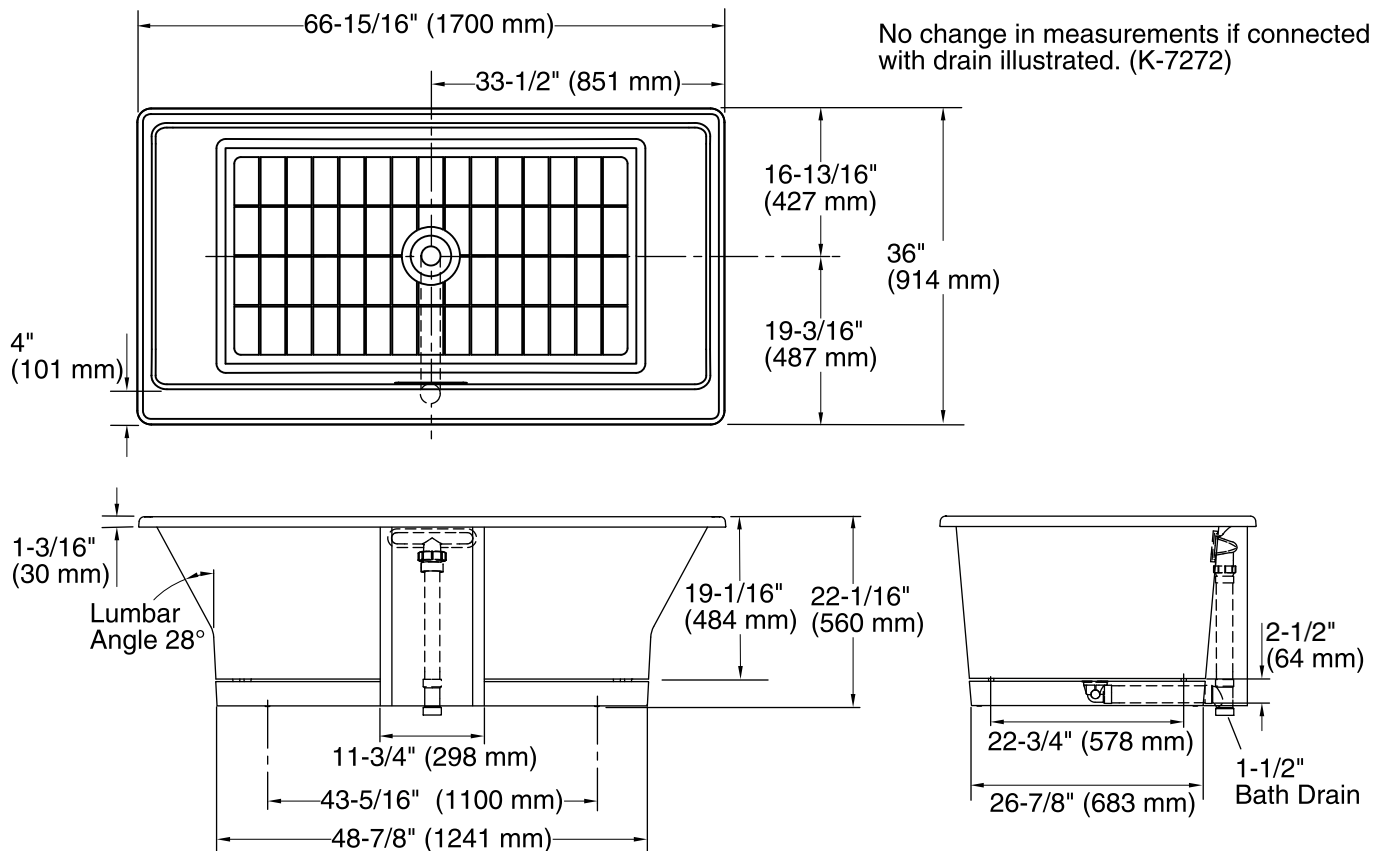

	0	White
--	---	-------

Technical Information

All product dimensions are nominal.

Installation:	Freestanding
Drain location:	Center
Basin area, bottom:	49" x 26-1/2" (1245 mm x 673 mm)
Basin area, top:	62-1/2" x 29-1/4" (1588 mm x 743 mm)
Weight:	435 lbs (197.3 kg)
Minimum floor load:	73 lbs/ft ² (356.4 kg/m ²)
Water depth:	15-1/4" (387 mm)
Water capacity:	90 gal (340.7 L)

Notes

Measure your actual product for rough-in details.

Install this product according to the installation instructions.

The hot water supply should be 70% of the capacity of the bath or greater. Installations will vary.