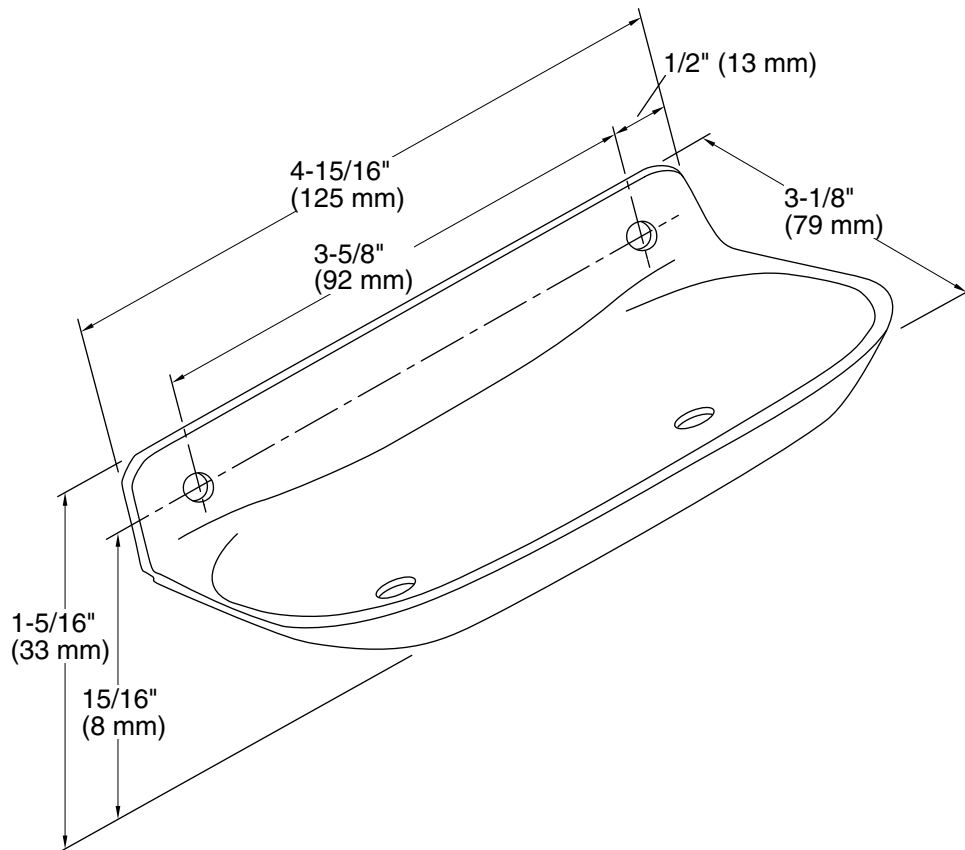

Brockway™
Soap Dish
K-8880

Features

- Bright chrome soap dish with drainage holes.
- For use with Brockway™ wash sink.

Material

- Solid-brass construction for durability and reliability.
- KOHLER finishes resist corrosion and tarnishing.

Color Code Description

	BC	Bright Chrome
---	----	---------------

Technical Information

All product dimensions are nominal.

Material: Brass

Notes

Install this product according to the installation guide.

CAUTION: Risk of personal injury. Do not install these products in any area where they are likely to be used inadvertently as a grab bar or support bar. These products are not designed or intended for use as a grab bar or support bar.