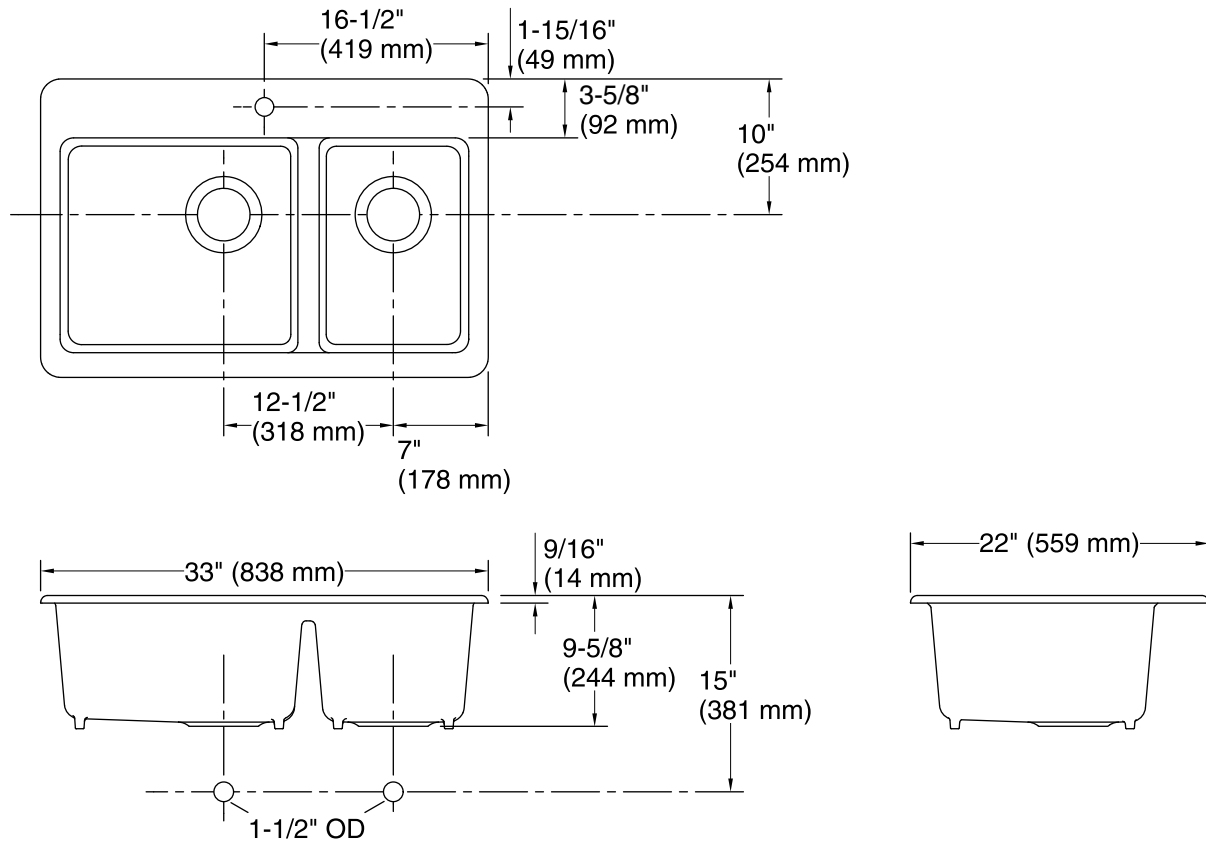

Features

- 33-inch minimum base cabinet width.
- Large/medium bowls.
- 9-inch depth.
- Single faucet hole.
- Bowl slopes 2 degrees toward drain to minimize water pooling.
- Offset drains increase workspace in the sink and storage space underneath.
- Includes K-6239 colander with integral cutting board and K-9234 left-hand bottom sink rack.

Included Components

Product consists of:

K-9234 Left-Bowl Sink Rack
K-6239 Colander with Cutting Board

Codes/Standards

ASME A112.19.1/CSA B45.2

KOHLER® Enameled Cast Iron Kitchen Sink Lifetime Limited Warranty

Technical Information

All product dimensions are nominal.

Bowl configuration:	Off-set Large/small
Installation:	Top-mount
Min. base cabinet width:	36" (914 mm)
Bowl area (Left):	Length: 17-9/16" (446 mm) Width: 17-1/4" (438 mm) Bowl depth: 9" (229 mm) Water depth: 9" (229 mm)
Bowl area (Right):	Length: 11-1/16" (281 mm) Width: 17-1/4" (438 mm) Bowl depth: 9" (229 mm) Water depth: 9" (229 mm)
Number of deck holes:	1
Faucet hole(s):	1-3/8" (35 mm)
Drain hole:	3-7/8" (98 mm)
Template:	1166727-7, required, included