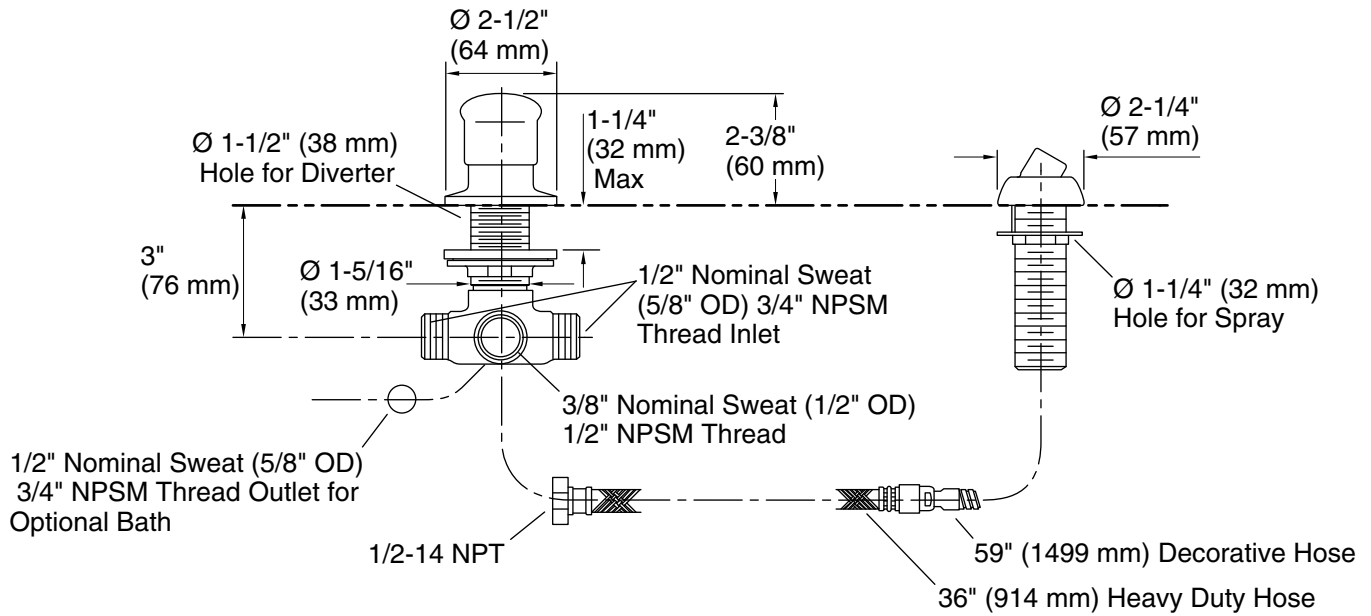

Features

- 2-way diverter valve.
- Diverter valve has backflow prevention.
- Deck- or bath-mount handshower kit.
- Includes Polished Chrome hose (handshower sold separately).

Material

- Brass.
- KOHLER finishes resist corrosion and tarnishing.

Installation

- Bath- or deck-mount.

Recommended Products/Accessories

K-23723 Faucet cleaner

Optional Products/Accessories

79583 Roughing-in Kit for Deck-Mount Handshowers

Codes/Standards

ASME A112.18.1/CSA B125.1

Technical Information

All product dimensions are nominal.

Notes

Install this product according to the installation instructions.