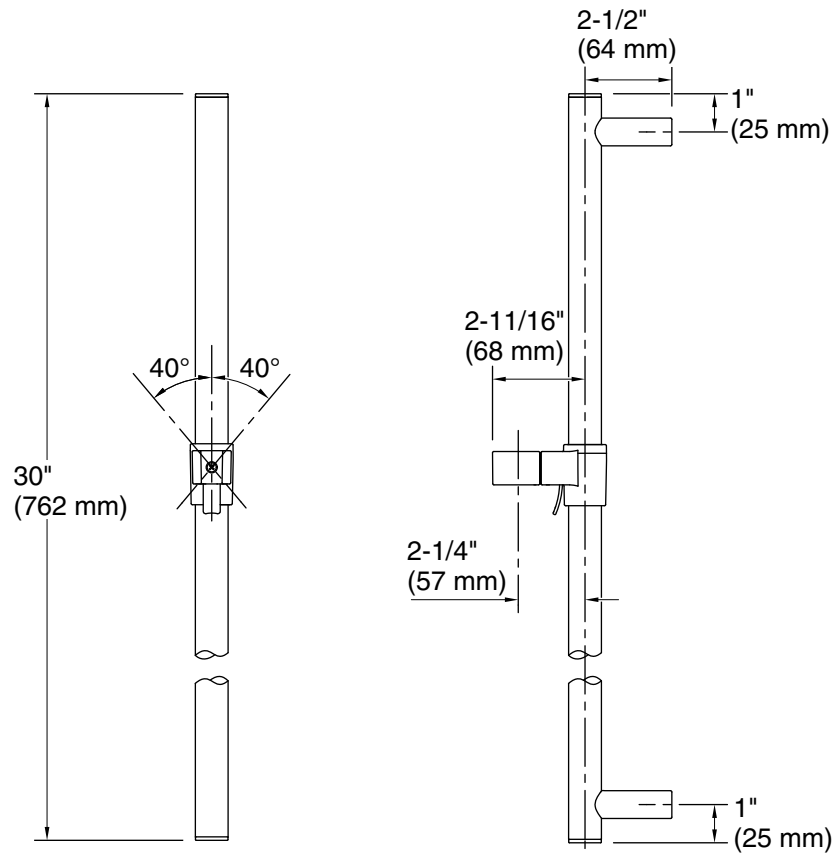

Features

- 30" adjustable sidebar supports a handshower at the desired height for a customized showering experience.

Material

- Durable metal construction.
- KOHLER finishes resist corrosion and tarnishing.

Recommended Products/Accessories

- 1109083 Escutcheon
- 1032501 Escutcheon, round
- 1032502 Escutcheon, round
- 1032503 Escutcheon, square
- K-23723 Faucet cleaner

Codes/Standards

ASME A112.18.1/CSA B125.1

Technical Information

All product dimensions are nominal.

Notes

Install this product according to the installation guide.