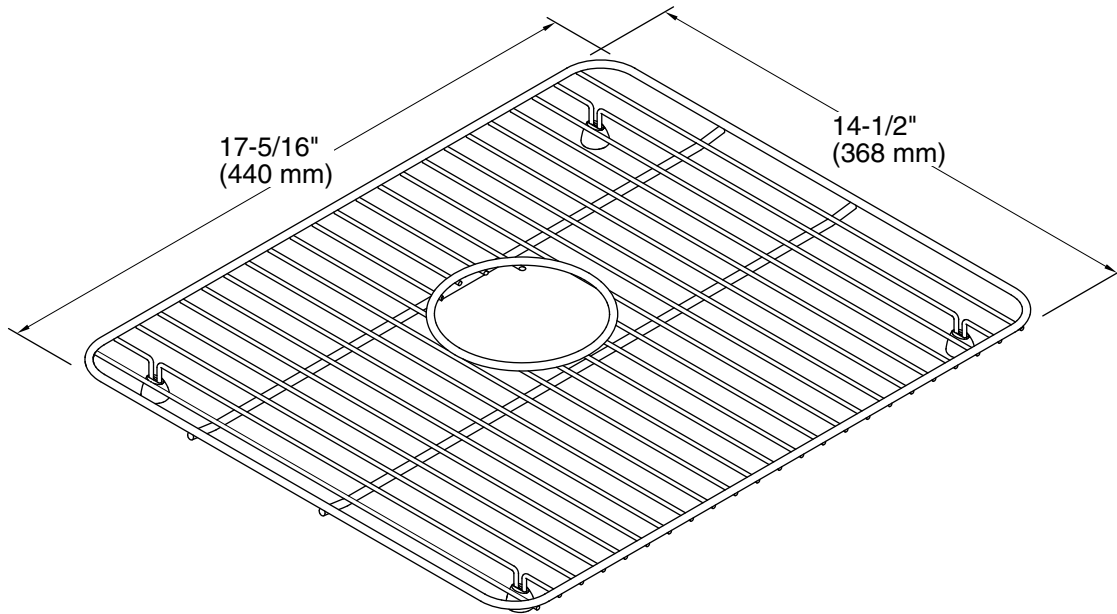

	ST	Stainless Steel
---	----	-----------------

KOHLER®

Whitehaven®

Sink Rack

K-8395

Technical Information

All product dimensions are nominal.

Material: Stainless Steel