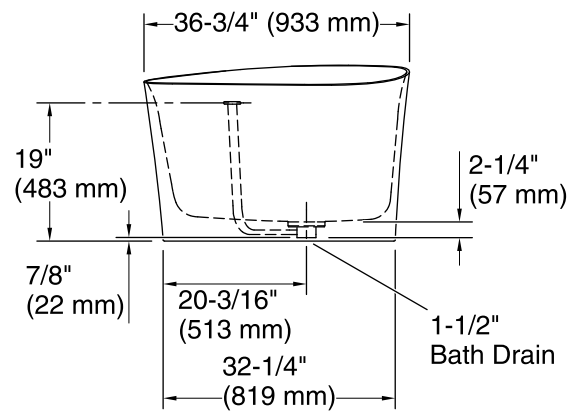

## Technical Information

All product dimensions are nominal.

Installation:	Freestanding
Drain location:	Center
Basin area, bottom:	46-9/16" x 22-3/8" (1183 mm x 568 mm)
Basin area, top:	64-7/16" x 36-1/4" (1637 mm x 921 mm)
Weight:	270 lbs (122.5 kg)
Minimum floor load:	91.8 lbs/ft <sup>2</sup> (448.2 kg/m <sup>2</sup> )
Water depth:	15-7/8" (404 mm)
Water capacity:	84.29 gal (319.1 L)
Template:	Footprint, 1314992, not required, not included

## Notes

Measure your actual product for rough-in details. Install this product according to the installation instructions.

The hot water supply should be 70% of the capacity of the bath or greater. Installations will vary.