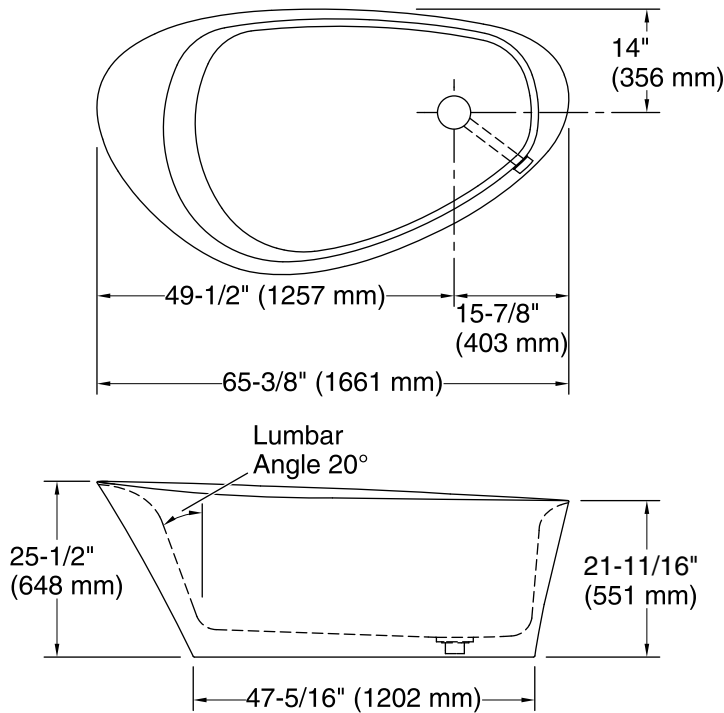

## Technical Information

All product dimensions are nominal.

Installation:	Freestanding
Drain location:	Center
Basin area, bottom:	46-9/16" x 22-3/8" (1183 mm x 568 mm)
Basin area, top:	64-7/16" x 36-1/4" (1637 mm x 921 mm)
Weight:	270 lbs (122.5 kg)
Minimum floor load:	91.8 lbs/ft <sup>2</sup> (448.2 kg/m <sup>2</sup> )
Water depth:	15-7/8" (404 mm)
Water capacity:	84.29 gal (319.1 L)
Template:	Footprint, 1314992, not required, not included

Allow for 3" (76 mm) diameter of clearance around the drain pipe on finished floor material to prevent drain body interference during installation.