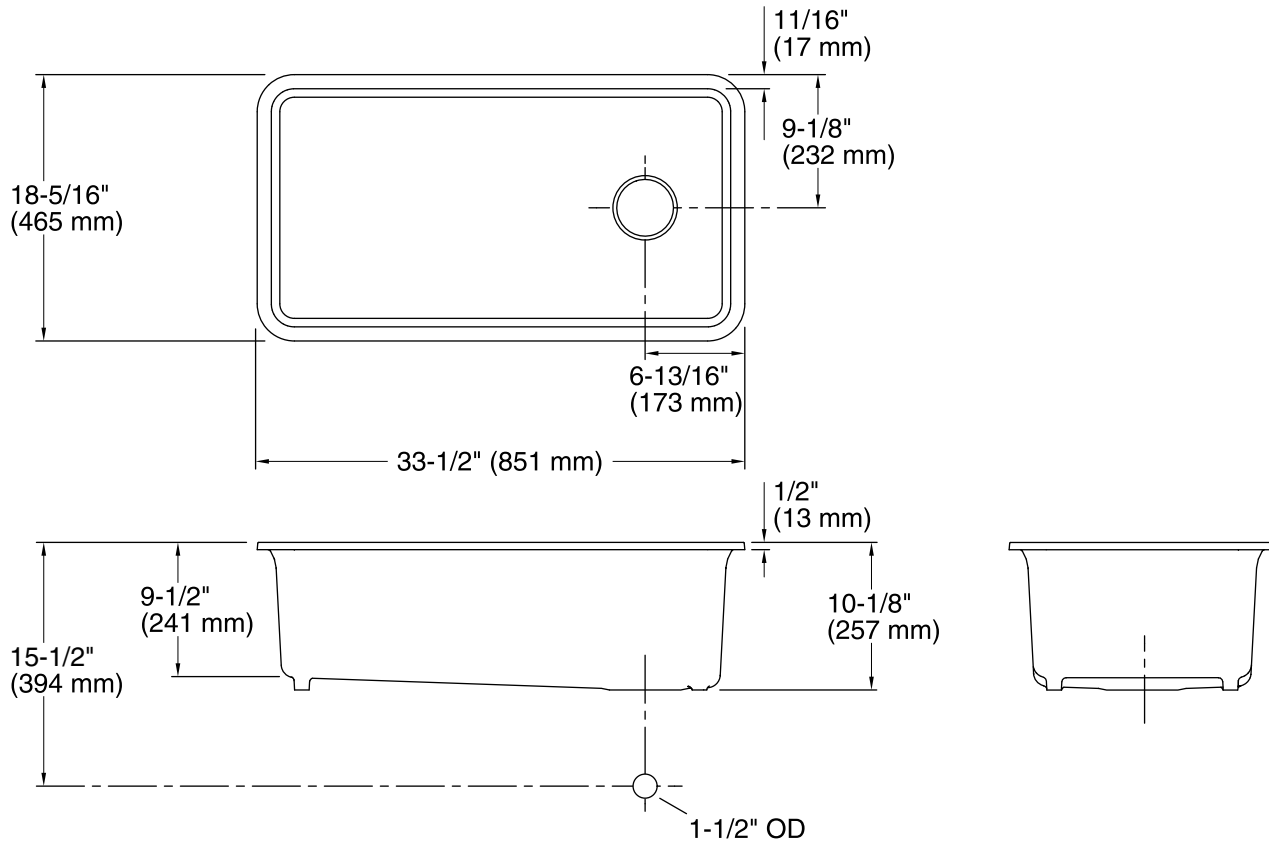

Features

- 36-inch minimum base cabinet.
- Single bowl.
- 9-1/2-inch depth.
- No faucet holes.
- Offset drain increases workspace in the sink and storage space underneath.
- Includes K-5196 bottom sink rack.
- Includes cutout templates and installation clips.

Technical Information

All product dimensions are nominal.

Bowl configuration:	Single
Installation:	Under-mount
Min. base cabinet width:	36" (914 mm)
Bowl area (Only):	Length: 30-9/16" (777 mm) Width: 15-3/8" (391 mm) Bowl depth: 9-1/2" (241 mm) Water depth: 9-1/2" (241 mm)
Drain hole:	3-7/8" (98 mm)
Template:	1256394-7, required, included

Notes

Install this product according to the installation instructions.

Allow a minimum of 2" (51 mm) clearance around the sink rim for clip attachment.