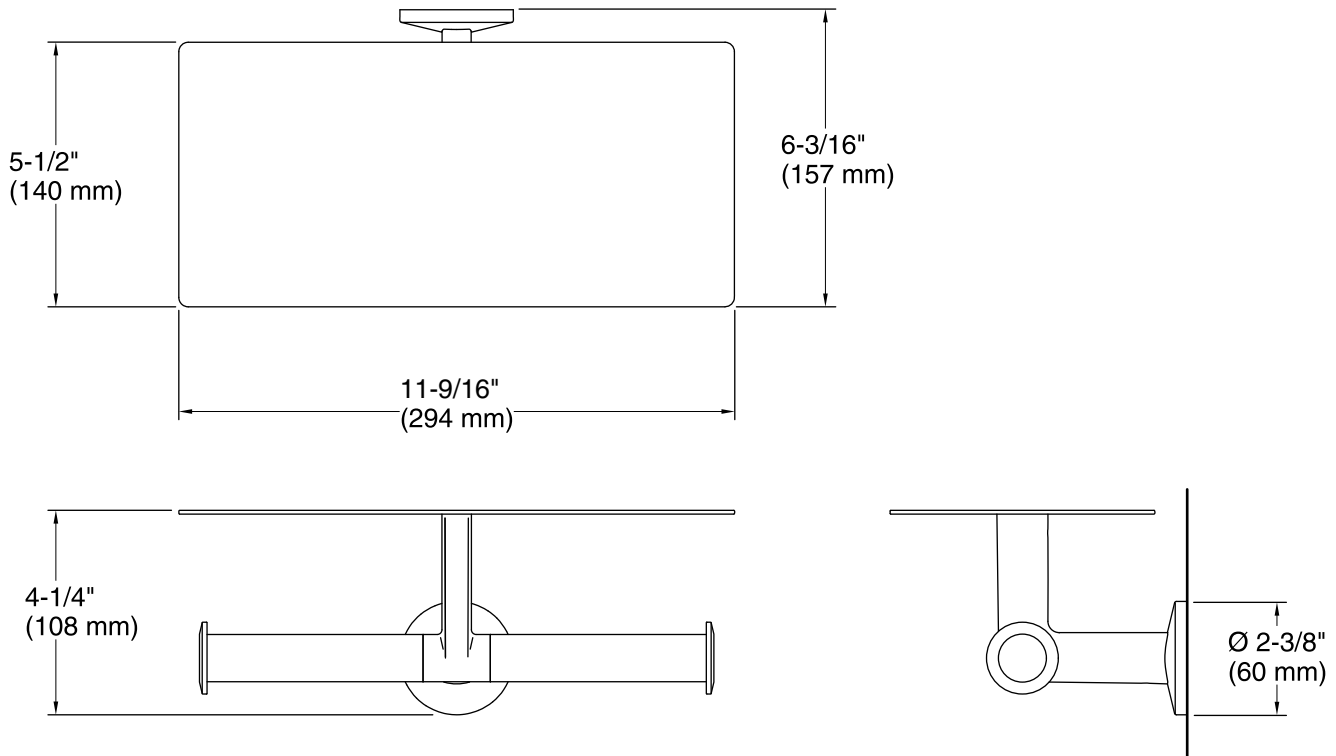

Features

- Holds two rolls of toilet tissue.
- Covered design provides a convenient tray for holding items.
- Premium metal construction.
- KOHLER finishes resist corrosion and tarnish.
- Coordinates with Components faucets and shower trim to complete your bathroom.

Technical Information

All product dimensions are nominal.

Material: Zinc, Brass

Notes

Install this product according to the installation instructions.

CAUTION: Risk of personal injury. Do not install these products in any area where they are likely to be used inadvertently as a grab bar or support bar. These products are not designed or intended for use as a grab bar or support bar.