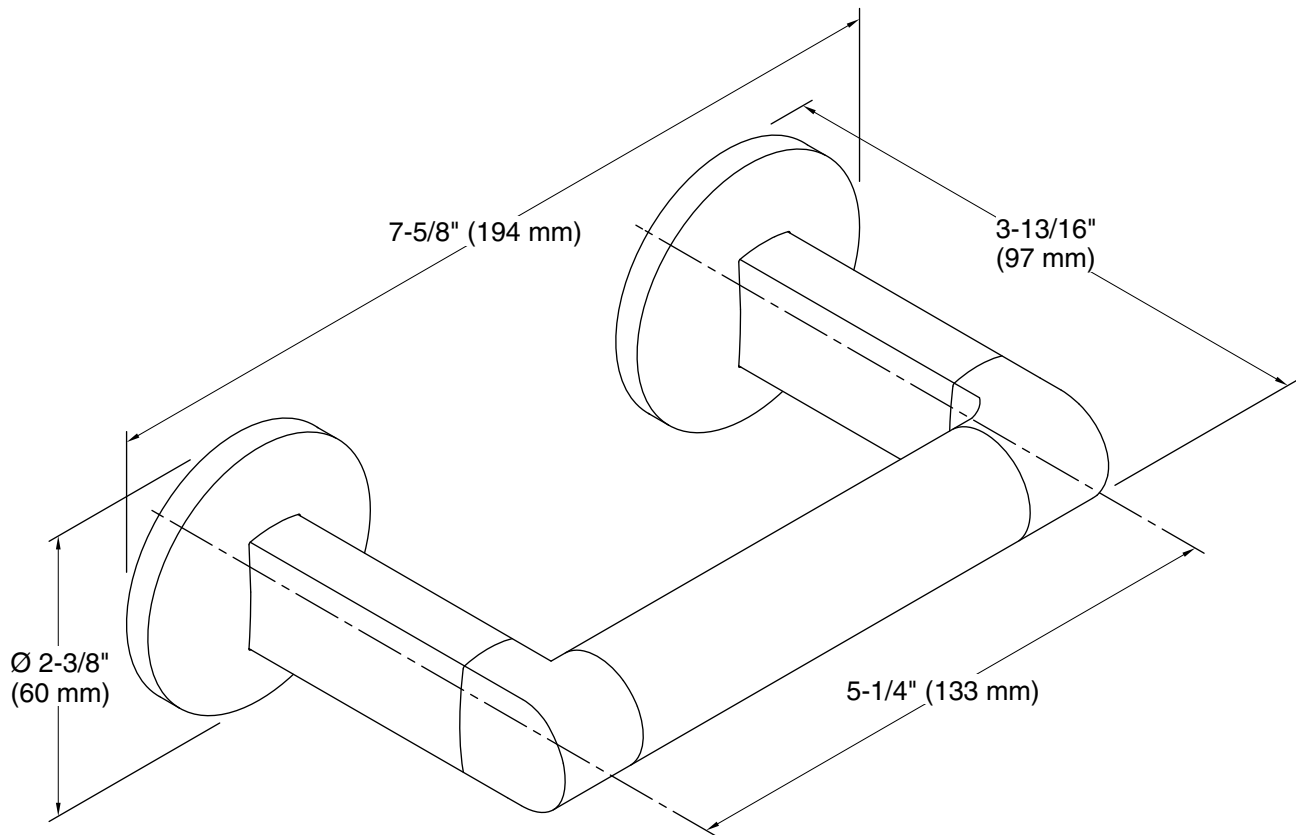

Technical Information

All product dimensions are nominal.

Material: Zinc, Brass

Notes

Install this product according to the installation instructions.

CAUTION: Risk of personal injury. Do not install these products in any area where they are likely to be used inadvertently as a grab bar or support bar. These products are not designed or intended for use as a grab bar or support bar.