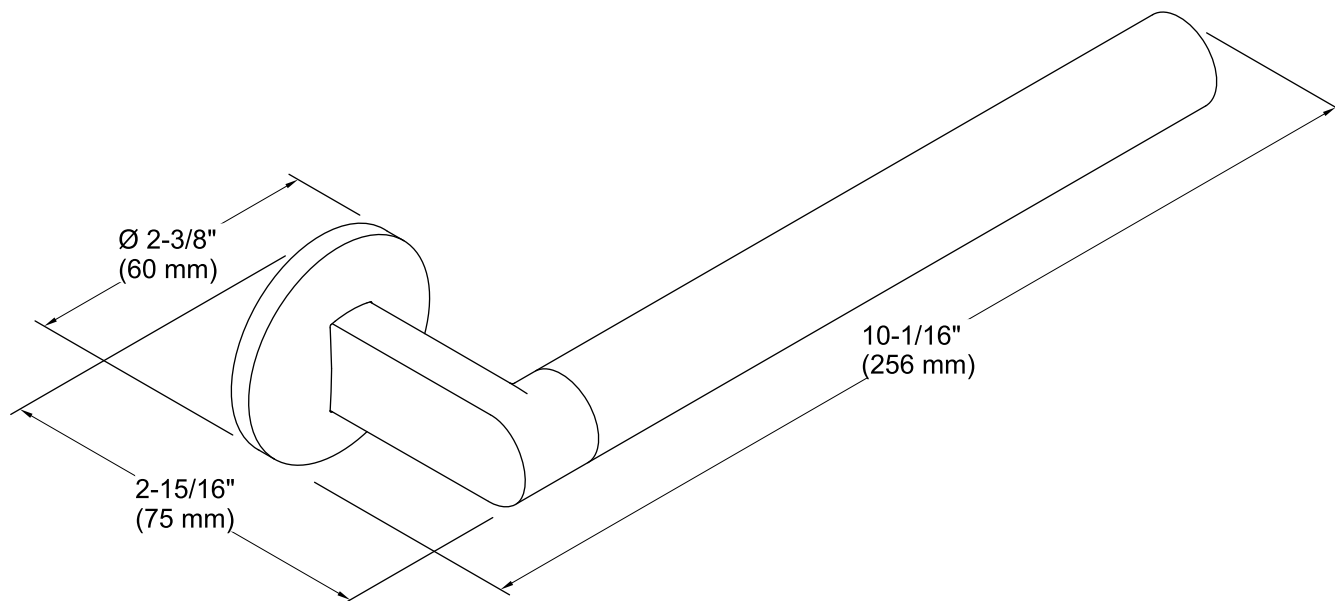

Technical Information

All product dimensions are nominal.

Material: Zinc, Brass

Notes

Install this product according to the installation instructions.

CAUTION: Risk of personal injury. Do not install these products in any area where they are likely to be used inadvertently as a grab bar or support bar. These products are not designed or intended for use as a grab bar or support bar.