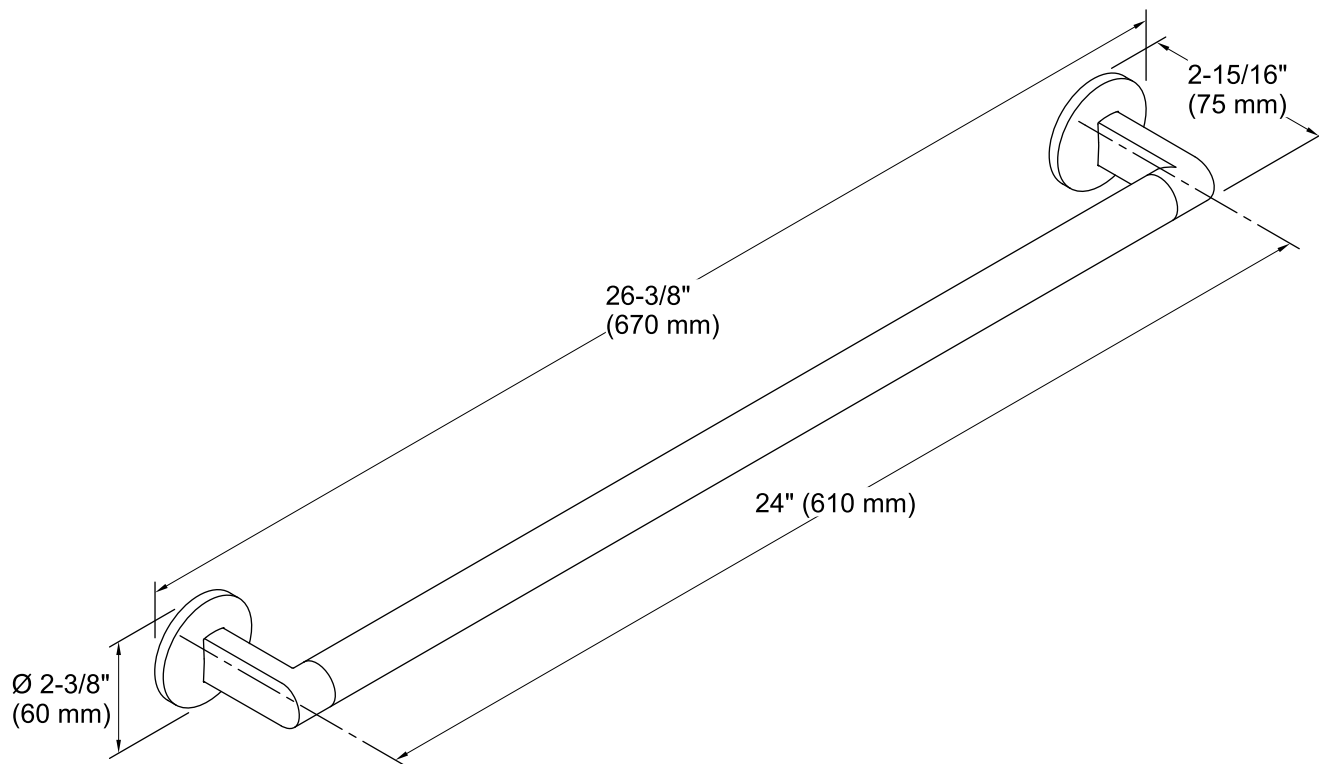

Technical Information

All product dimensions are nominal.

Material: Zinc, Brass

Notes

Install this product according to the installation instructions.

CAUTION: Risk of personal injury. Do not install these products in any area where they are likely to be used inadvertently as a grab bar or support bar. These products are not designed or intended for use as a grab bar or support bar.