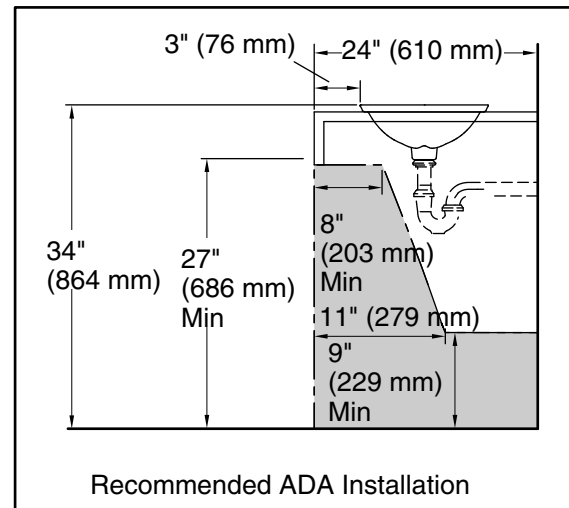

Carillon® Rectangle Wading Pool®

Vessel bathroom sink

K-7799

Features

- Rectangular basin with subtle lift at edges.
- Wading pool design accommodates a wide variety of faucets.

Material

- Vitreous china.

Installation

- No faucet holes; requires wall-or counter-mount faucet.
- Vessel.

Recommended Products/Accessories

- K-23726 Drain treatment
- K-23725 Cast iron cleaner

ADA	CSA B651
-----	----------

Codes/Standards

ASME A112.19.2/CSA B45.1
 ADA
 ICC/ANSI A117.1
 CSA B651

Technical Information

All product dimensions are nominal.

Bowl configuration: Single

Installation: Drop-in, Vessel

Bowl area (Only):

- Length: 21-1/8" (536 mm)
- Width: 14-9/16" (370 mm)
- Bowl depth: 4-1/8" (105 mm)
- Water depth: 4-1/8" (105 mm)