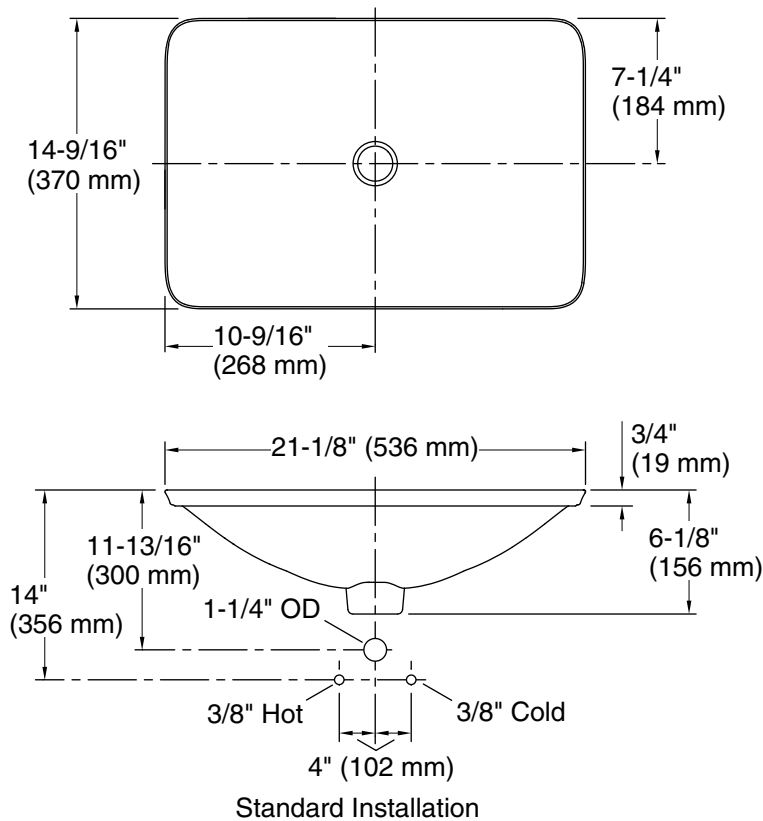

Carillon® Rectangle Wading Pool®

Vessel bathroom sink

K-7799

Features

- Rectangular basin with subtle lift at edges.
- Wading pool design accommodates a wide variety of faucets.

Material

- Vitreous china.

Installation

Technical Information

All product dimensions are nominal.

Bowl configuration: Single

Installation: Drop-in, Vessel

Bowl area (Only):

- Length: 21-1/8" (536 mm)
- Width: 14-9/16" (370 mm)
- Bowl depth: 4-1/8" (105 mm)
- Water depth: 4-1/8" (105 mm)