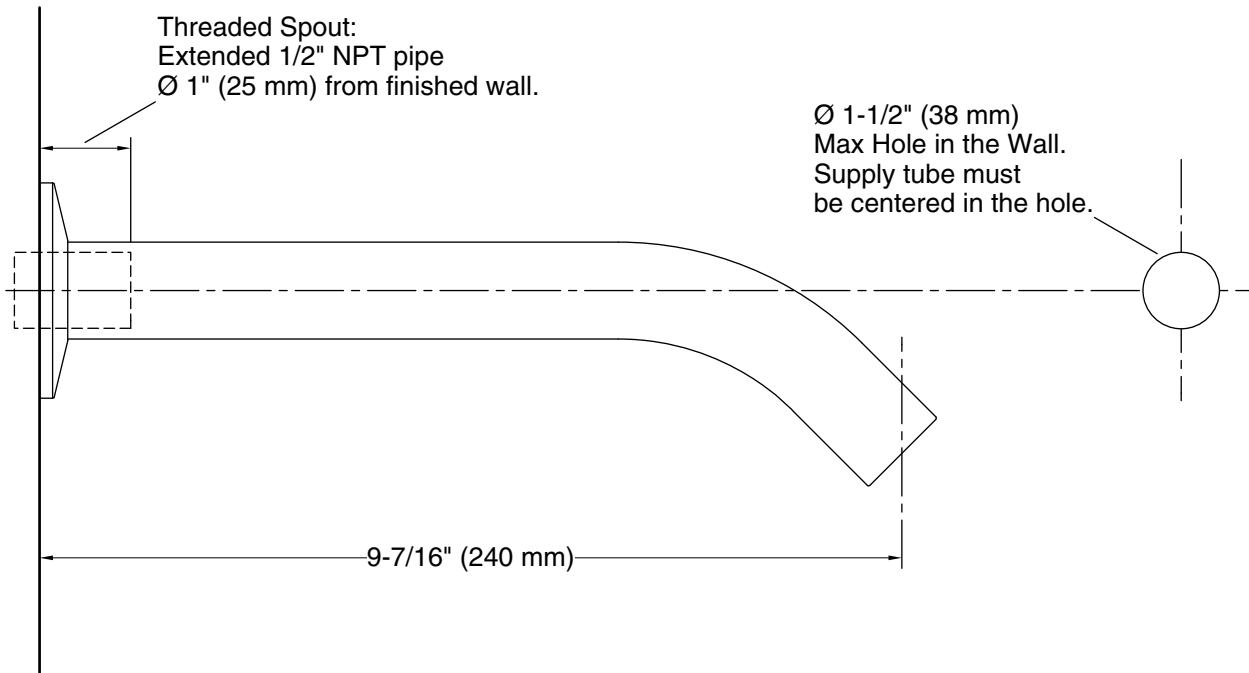

Features

- 9-7/16" (240 mm) nondiverter spout with NPT connection.
- 1½" max hole diameter.
- Coordinates with Components faucets, accessories, and showering components to complete your bathroom.

Material

Technical Information

All product dimensions are nominal.

Drain included: No

Spout:

Spout reach: 9-7/16" (240 mm)

Notes

Install this product according to the installation instructions.