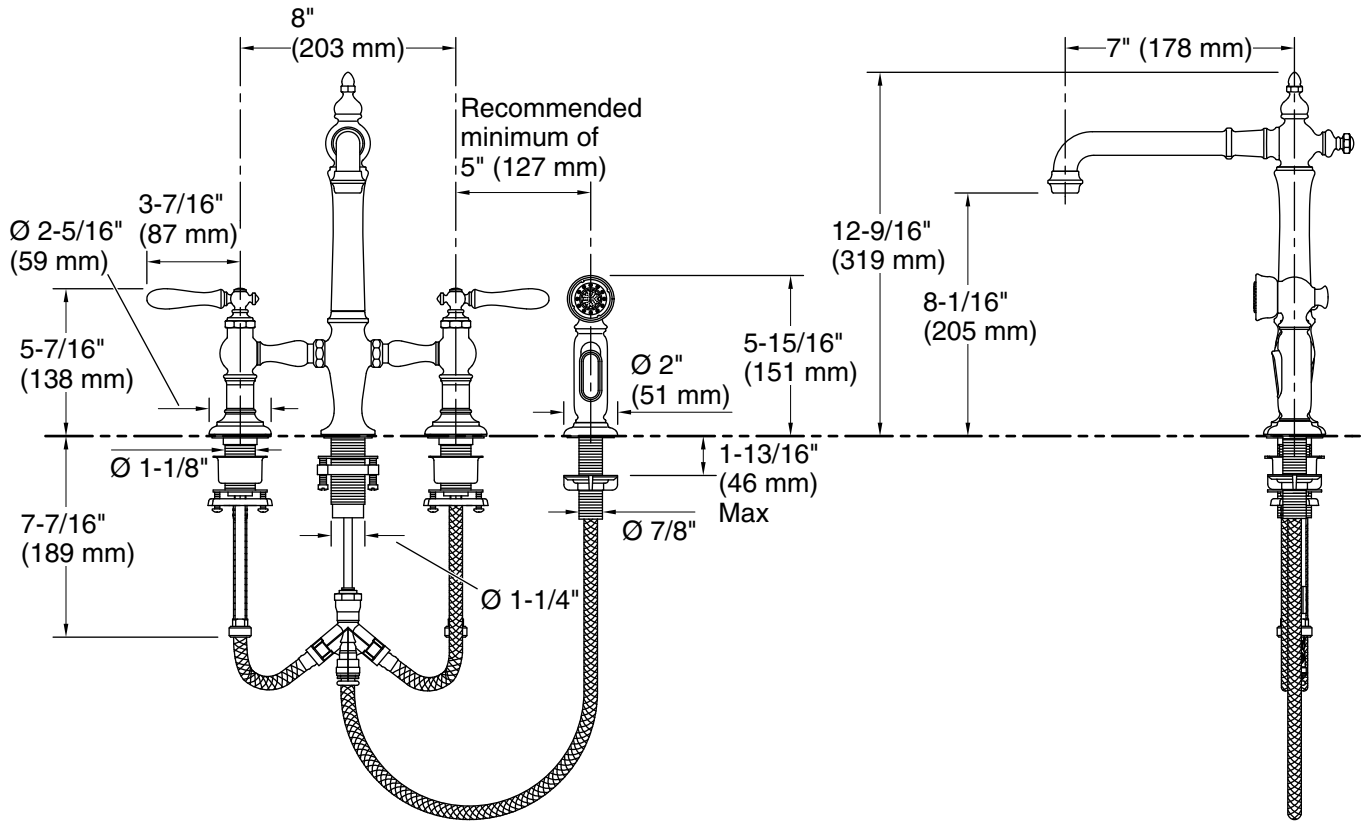

### Technical Information

All product dimensions are nominal.

#### Spout:

Spout reach: 7" (178 mm)

### Notes

Install this product according to the installation guide.

Drill the hole for the sidespray a minimum of 5" (127 mm) from the center of the lever handle.

ADA compliant for faucet handles only.

ADA, CSA B651 compliant when installed to the specific requirements of these regulations.