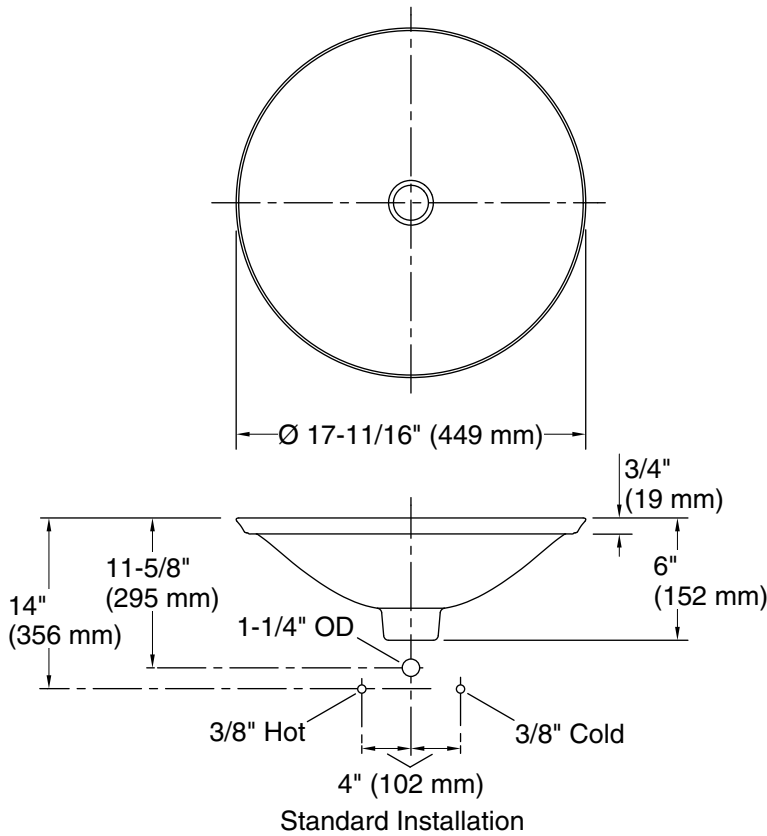

For the most current Specification Sheet, go to www.kohler.com.

5-15-2022 04:15 - US/CA

THE BOLD LOOK
OF **KOHLER**®

Sartorial™ Paisley Carillon® Round

Vessel bathroom sink
K-75748-FP2

Technical Information

All product dimensions are nominal.

Bowl configuration:	Single
Installation:	Drop-in, Vessel
Bowl area (Only):	Diameter: 17-11/16" (449 mm) Bowl depth: 4" (102 mm) Water depth: 4" (102 mm)
Template:	1242827, required, included