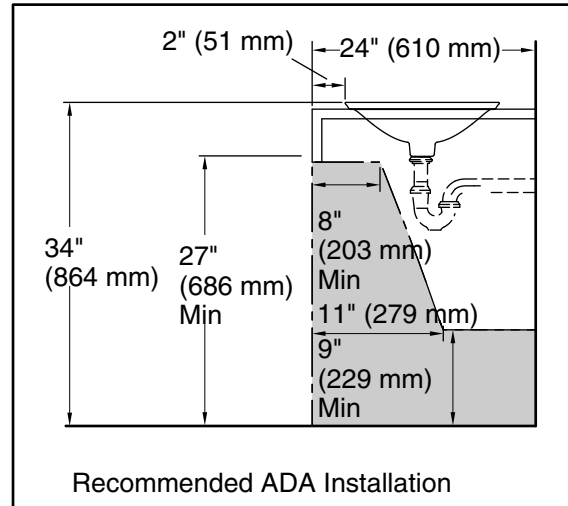

For the most current Specification Sheet, go to www.kohler.com.

5-15-2022 04:15 - US/CA

THE BOLD LOOK
OF **KOHLER**®

Sartorial™ Paisley Carillon® Round

Vessel bathroom sink
K-75748-FP2

Technical Information

All product dimensions are nominal.

Bowl configuration:	Single
Installation:	Drop-in, Vessel
Bowl area (Only):	Diameter: 17-11/16" (449 mm) Bowl depth: 4" (102 mm) Water depth: 4" (102 mm)
Template:	1242827, required, included