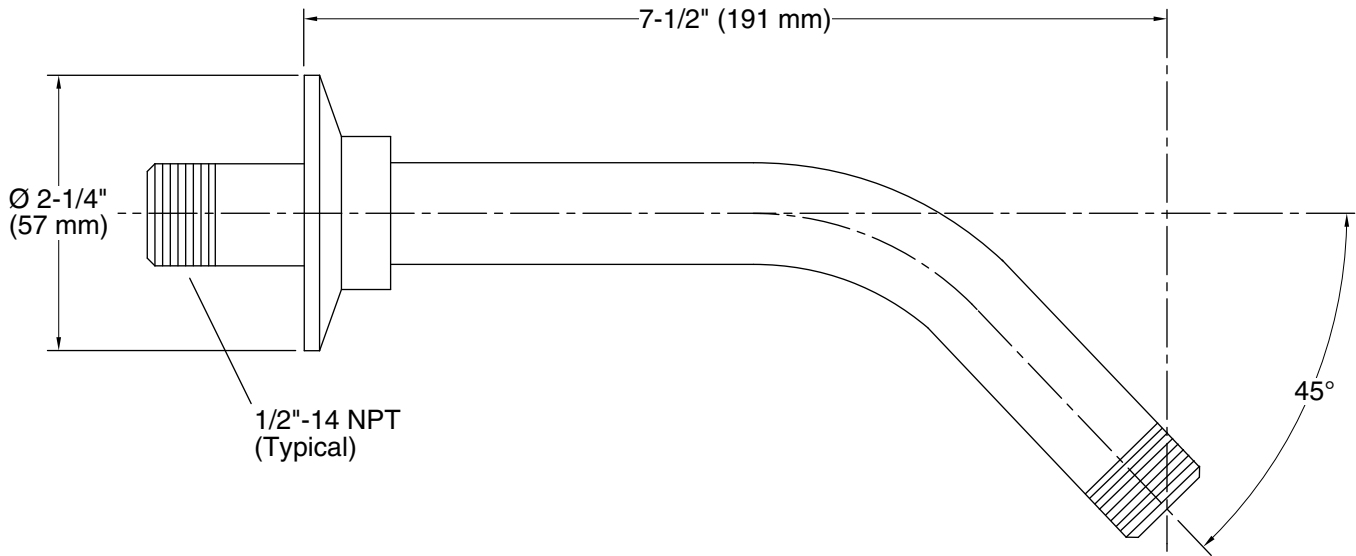

Features

- Metal construction.
- ½" -14 NPT thread both ends.
- Wall-mount flange.

Recommended Products/Accessories

K-23723 Faucet cleaner

Codes/Standards

None Applicable

KOHLER® Faucet Lifetime Limited Warranty

Technical Information

All product dimensions are nominal.

Notes

Install this product according to the installation guide.