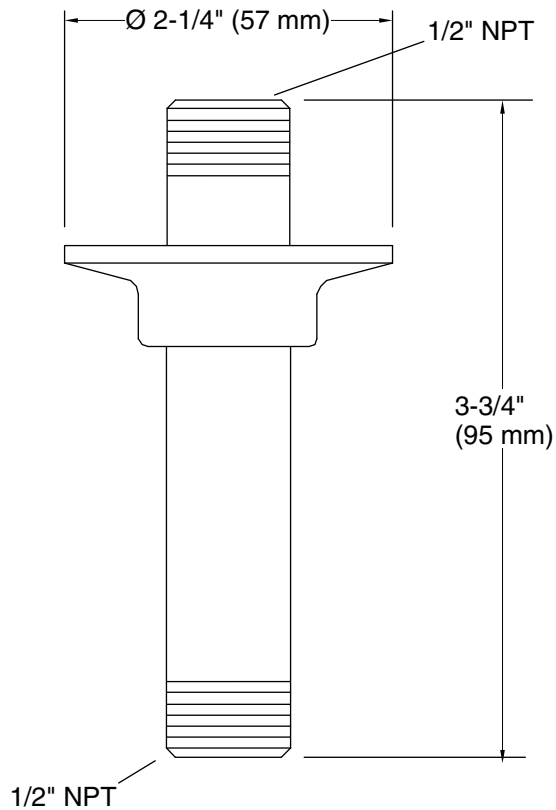

Technical Information

All product dimensions are nominal.

Notes

Install this product according to the installation instructions.