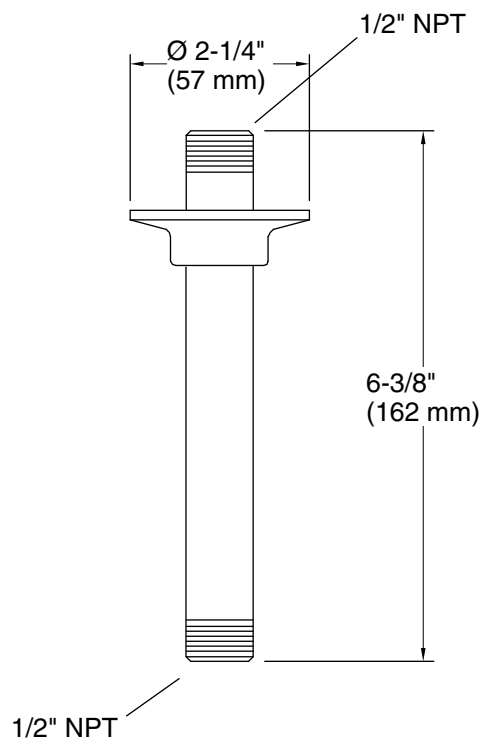

Features

- 1/2" NPT connection.
- For use with overhead rainheads.
- 6" (152 mm) shower arm.

Material

- Brass construction.
- KOHLER finishes resist corrosion and tarnishing.

Installation

- Ceiling-mount

Codes/Standards

Technical Information

All product dimensions are nominal.

Notes

Install this product according to the installation instructions.