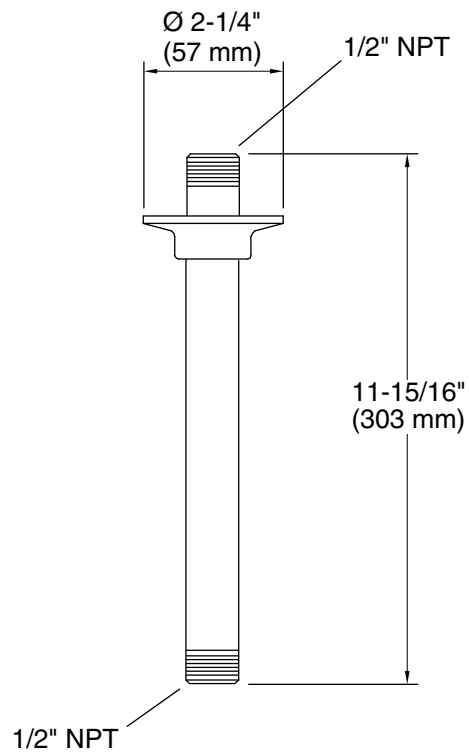

Features

- 1/2" NPT connections.
- Includes flange.
- 12" (305 mm) straight shower arm.

Material

- Brass construction.
- KOHLER finishes resist corrosion and tarnishing.

Installation

- Ceiling-mount

Codes/Standards

Technical Information

All product dimensions are nominal.

Notes

Install this product according to the installation instructions.