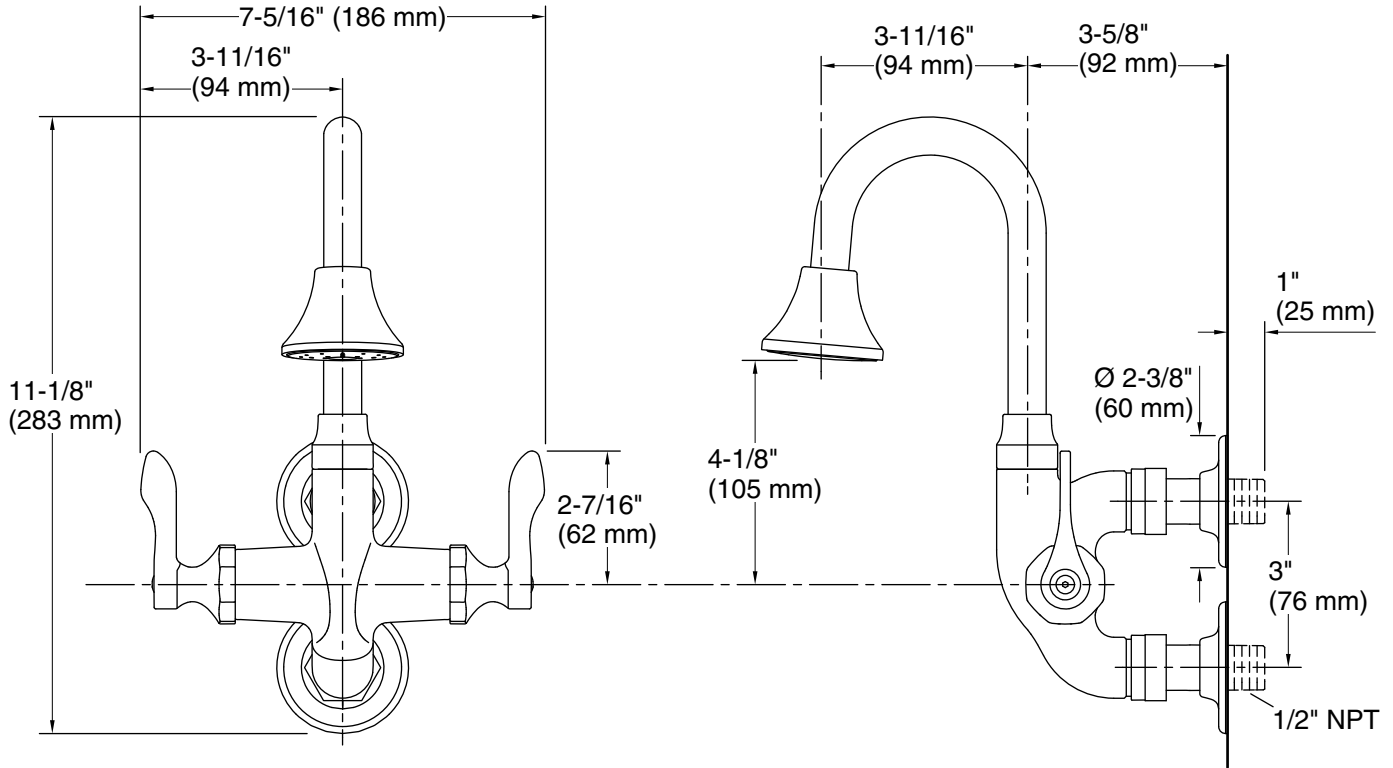

Features

- Two-handle gooseneck bathroom sink faucet.
- 3-11/16" (94 mm) gooseneck spout with rosespray.
- 7-5/16" (186 mm) wall-to-spout outlet.
- 1.2 gpm (4.5 lmin) maximum flow rate.
- Lever handles with red/blue indexing (ADA-compliant with correct installation).
- Optional decorative handle covers.
- KOHLER ceramic disc valves exceed industry longevity standards for a lifetime of durable performance.
- Less drain.
- Adjustable flanges.
- External NPT connections.
- Complies with the Safe Drinking Water Act (SDWA).

Material

- Brass.

Installation

- 3" vertical wall-mount installation.
- Pairs with the Brockway wall-mounted wash sink.

Recommended Products/Accessories

K-3200 Utility Sink
K-3202 Utility Sink
K-3203 Utility Sink
K-23723 Faucet cleaner

Technical Information

All product dimensions are nominal.

Faucet:

Flow rate: 1.2 gal/min (4.5 l/min)

Pressure: 60 psi (4.1 bar)

Spout:

Spout reach: 3-11/16" (93 mm)

Notes