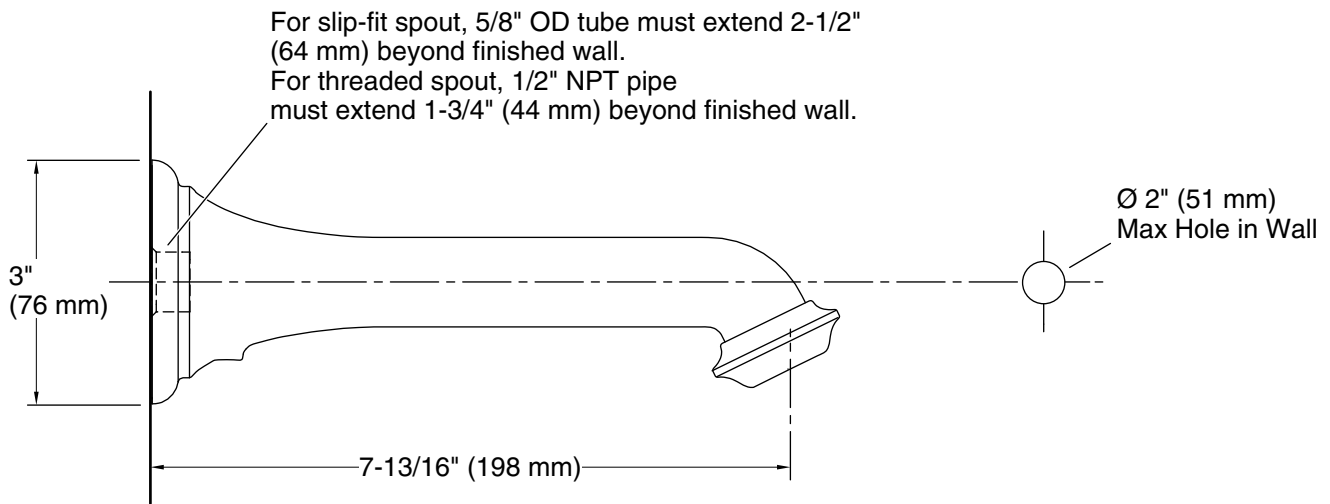

## Installation

- Wall-mount installation with slip-fit connection and NPT threads.

### Technical Information

All product dimensions are nominal.

#### Spout:

Spout reach: 8-7/16" (214 mm)