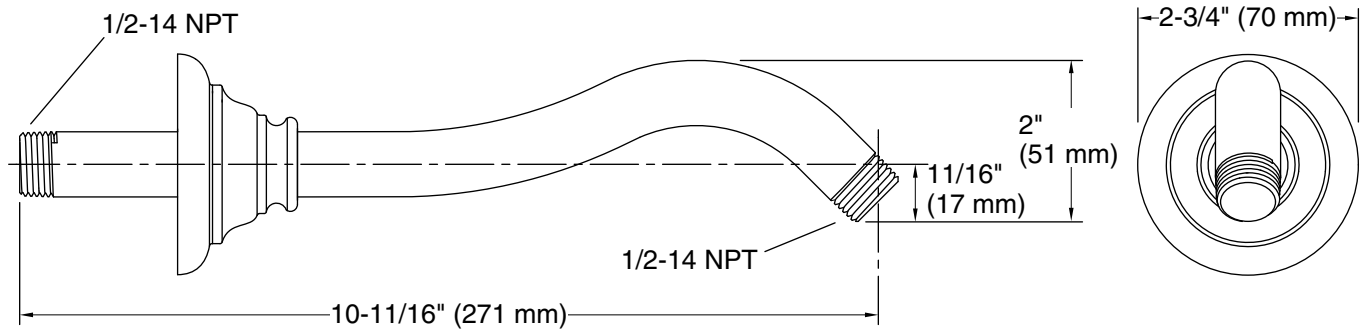

Features

- ½" NPT connection.
- Coordinates with other products in the Artifacts collection.
- 10-11/16" (297 mm) x 2-3/4" (70 mm) x 2-3/4" (70 mm)

Material

- Durable metal construction.

Recommended Products/Accessories

Technical Information

All product dimensions are nominal.

Notes

Measure your actual product for roughing-in details.