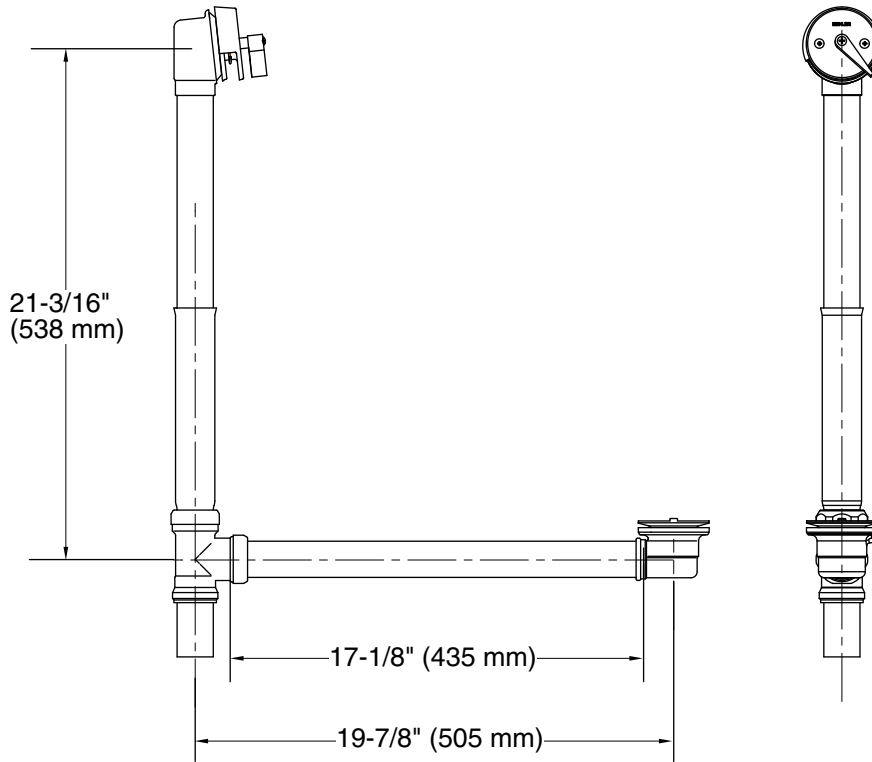

Features

- 17-gauge brass construction.
- Brass tailpiece.
- Adjustable trip lever pop-up drain.
- 1-1/2" connection.
- For above- or through-the-floor installations.
- For use with K-1166 sok® bath.

Codes/Standards

Technical Information

All product dimensions are nominal.

Notes

Install this product according to the installation guide.