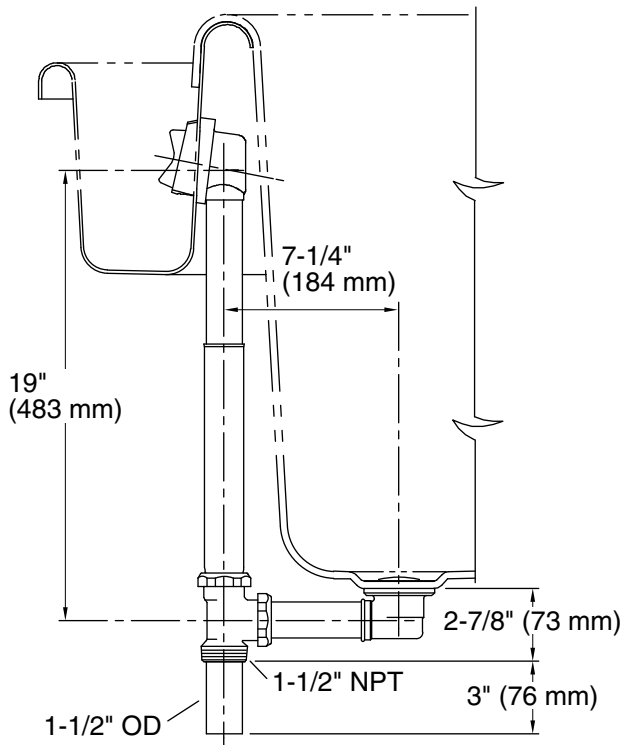

Features

- Adjustable trip lever pop-up drain.
- 1-1/2" connection.
- For use with the sok® bath.

Material

- 17-gauge brass construction.
- Brass tailpiece.

Installation

- Above- or through-floor installation.

Through-the-Floor

Above-the-Floor

Technical Information

All product dimensions are nominal.

Notes

Install this product according to the installation guide.