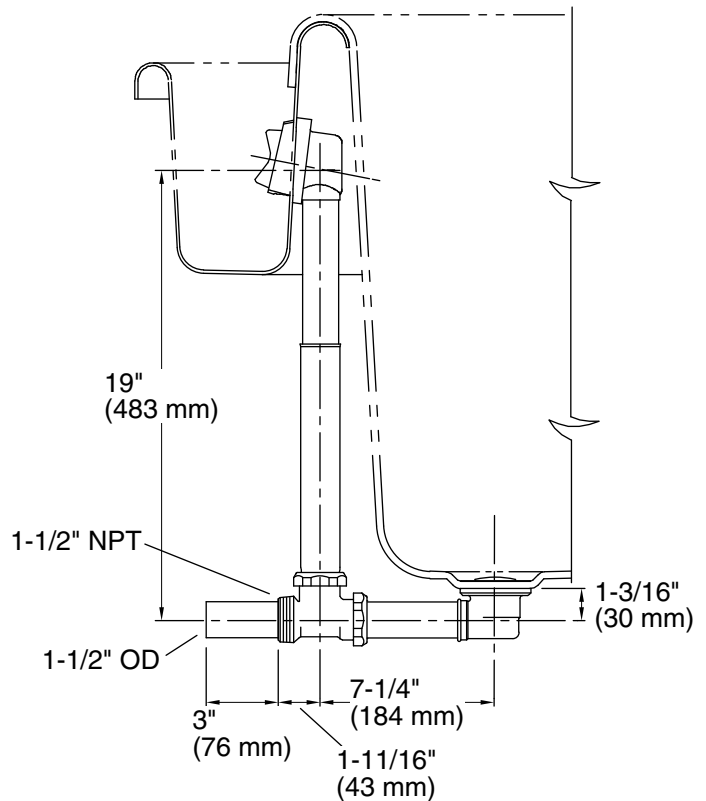

Features

- Adjustable trip lever pop-up drain.
- 1-1/2" connection.
- For use with the sok® bath.

Material

- 17-gauge brass construction.
- Brass tailpiece.

Installation

- Above- or through-floor installation.

Through-the-Floor

Above-the-Floor

Technical Information

All product dimensions are nominal.

Notes

Install this product according to the installation guide.