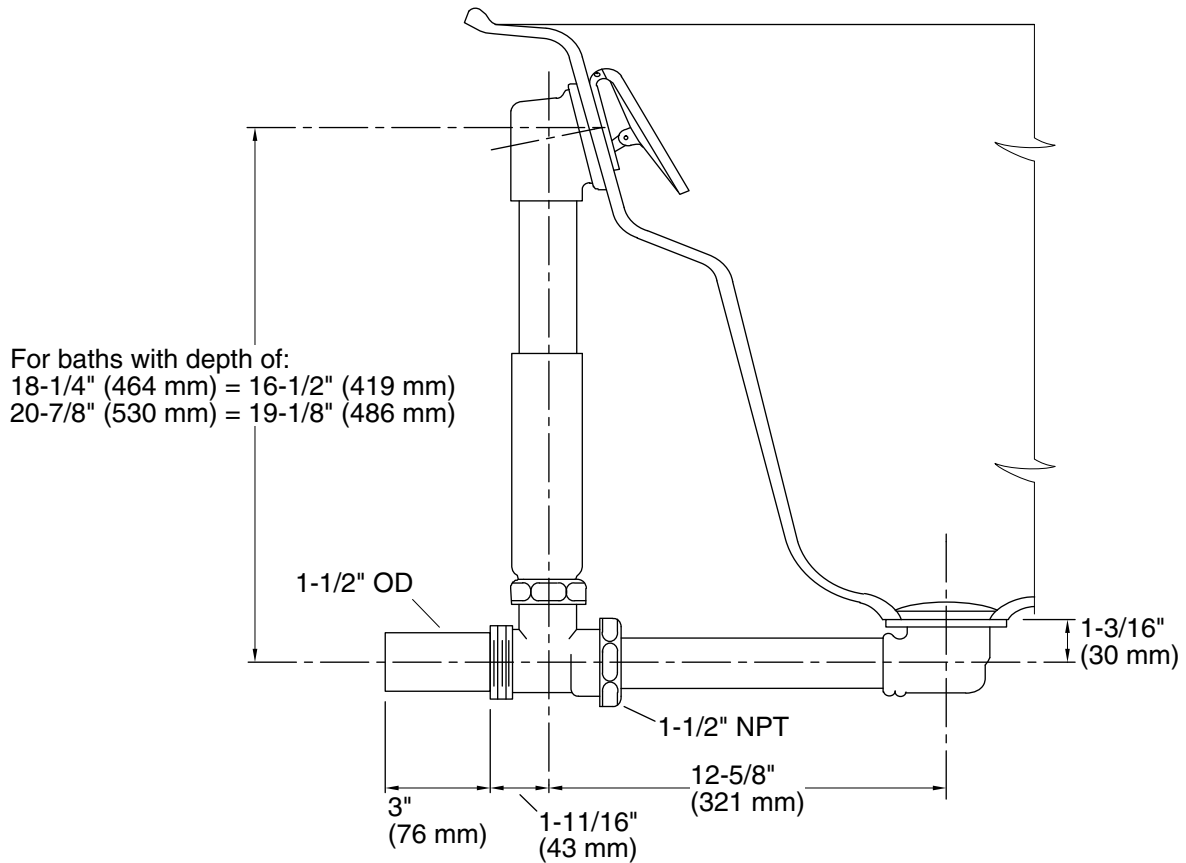

Features

- 17-gauge brass construction.
- Brass tailpiece.
- 1½" (38 mm) NPT connection.
- Supports both above- and through-the-floor installations.
- For use with Tea-for-Two® 5' (1524 mm) and 6' (1828 mm) baths, BubbleMassage™ air baths, and whirlpools.

Technical Information

All product dimensions are nominal.

Notes

Install this product according to the installation guide.

ADA compliant when installed to the specific requirements of these regulations.