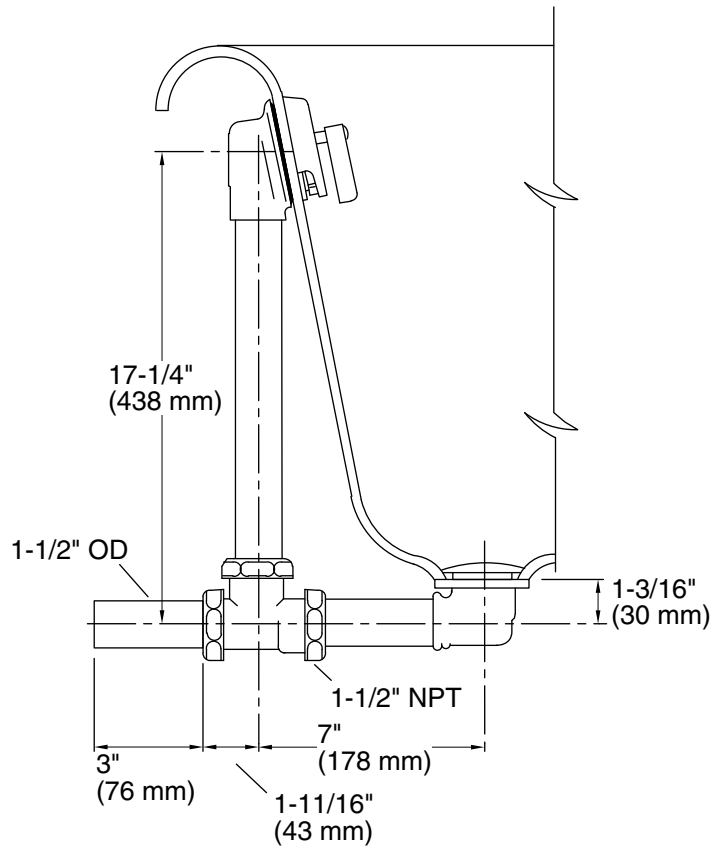

Features

- Brass tailpiece.
- For use with Vintage® and Artifacts® freestanding baths.
- Includes brass tee, pipe, and pop-up drain.

Material

- 17-gauge brass construction.
- KOHLER finishes resist corrosion and tarnishing.

Installation

- Above- or through-floor installation.

Recommended Products/Accessories

- K-700 72" x 42" freestanding bath
- K-21000-B 66" x 33" freestanding bath w/ Biscuit exterior
- K-21000-P5 Freestanding bath w/ Iron Black exterior
- K-21000-P5D 66" x 33" freestanding bath
- K-21000-W Freestanding bath w/ White exterior
- K-23726 Drain treatment
- K-23723 Faucet cleaner

Technical Information

All product dimensions are nominal.

Notes

Install this product according to the installation guide.